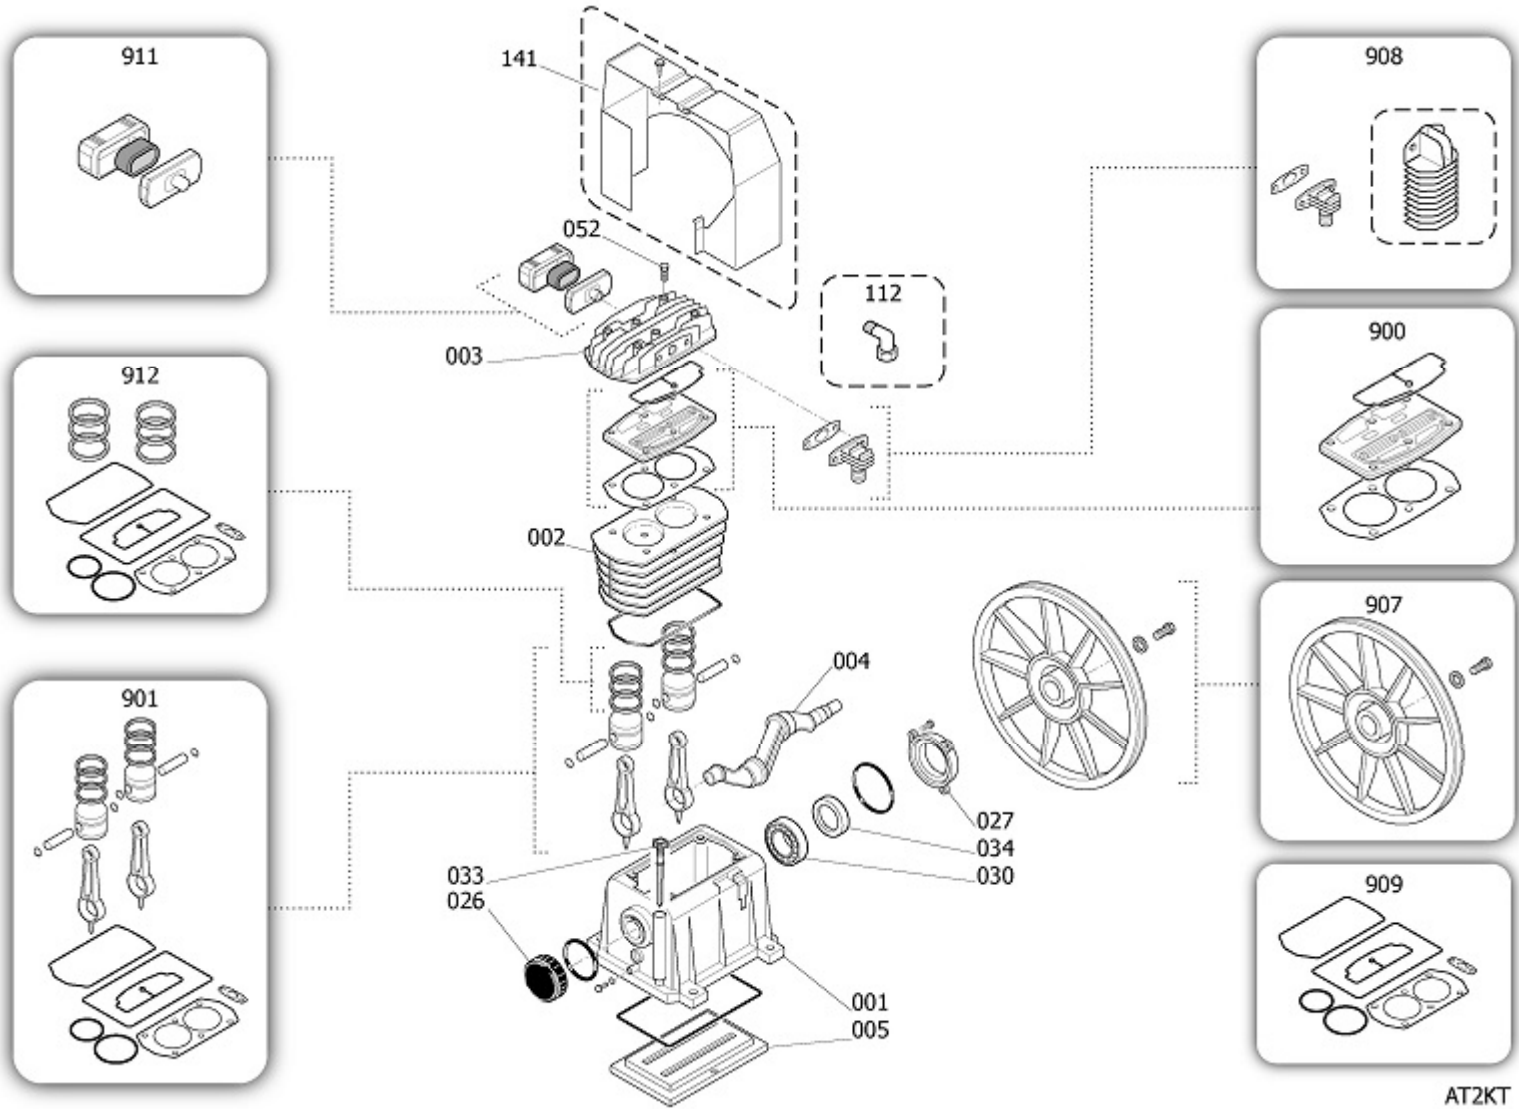

Pos	Component	MU	Multiplier
104	9083711 GRIP	PZ	1,0
105	9048007 CHECK VALVE	PZ	1,0
106	9047020 LINE COCK	PZ	1,0
107	9047079 CONDENSATE DRAIN COCK	PZ	1,0
108	9051087 PRESSURE REDUCER	PZ	1,0
109	9052805 PRESSURE GAUGE	PZ	1,0
110	9049315 RELIEF VALVE	PZ	1,0
125	9076043 PULLEY	PZ	1,0
126	9075032 POLY V BELT	PZ	1,0
127	9270046 RILSAN PIPE 4/6 BLK IT PA12_LC	MT	0,8
131	4100688 COMPLETE PRESSURE SWITCH	PZ	1,0
132	9065847 POWER CABLE	PZ	1,0
135	84506CA MOTOR	PZ	1,0
142	4101125 BELT GUARD	PZ	1,0
145	9043561 DELIVERY PIPE	PZ	1,0
200	41P0019SGL BARE PUMP	PZ	1,0
300	41K0175 WHEELS/FEET MOUNTING KIT	PZ	1,0

AT2KT

Pos	Component	MU	Multiplier
1	4105267 CASING	PZ	1,0
2	4105268SGL CYLINDER	PZ	1,0
3	4105274 HEAD	PZ	1,0
4	4105269 SHAFT	PZ	1,0
5	4105257 CASING COVER	PZ	1,0
26	4105254 FRONT COVER	PZ	1,0
27	4105253 CASING REAR SUPPORT	PZ	1,0
30	9170116 6205.C0.P6.V2.Z2.ROHS	PZ	1,0
33	4105289 OIL PLUG	PZ	1,0
34	9163010 SEAL	PZ	1,0
52	4101047 EXHAUST VALVE	PZ	1,0
141	4105261 CANALISATION	PZ	1,0
900	9434A01 MPK VALVE PLATE MK103	PZ	1,0
901	9434B02 MPK PISTON-CONROD MK103	PZ	1,0
907	9434Y13 FLYWHEEL KIT	PZ	1,0
908	9434E02 MPK AFTERCOOLER MK103	PZ	1,0
909	9434F01 MPK GASKET MK103	PZ	1,0
911	4105290 AIR FILTER KIT	PZ	1,0
912	9434C02 MPK PISTON RINGS MK103	PZ	1,0