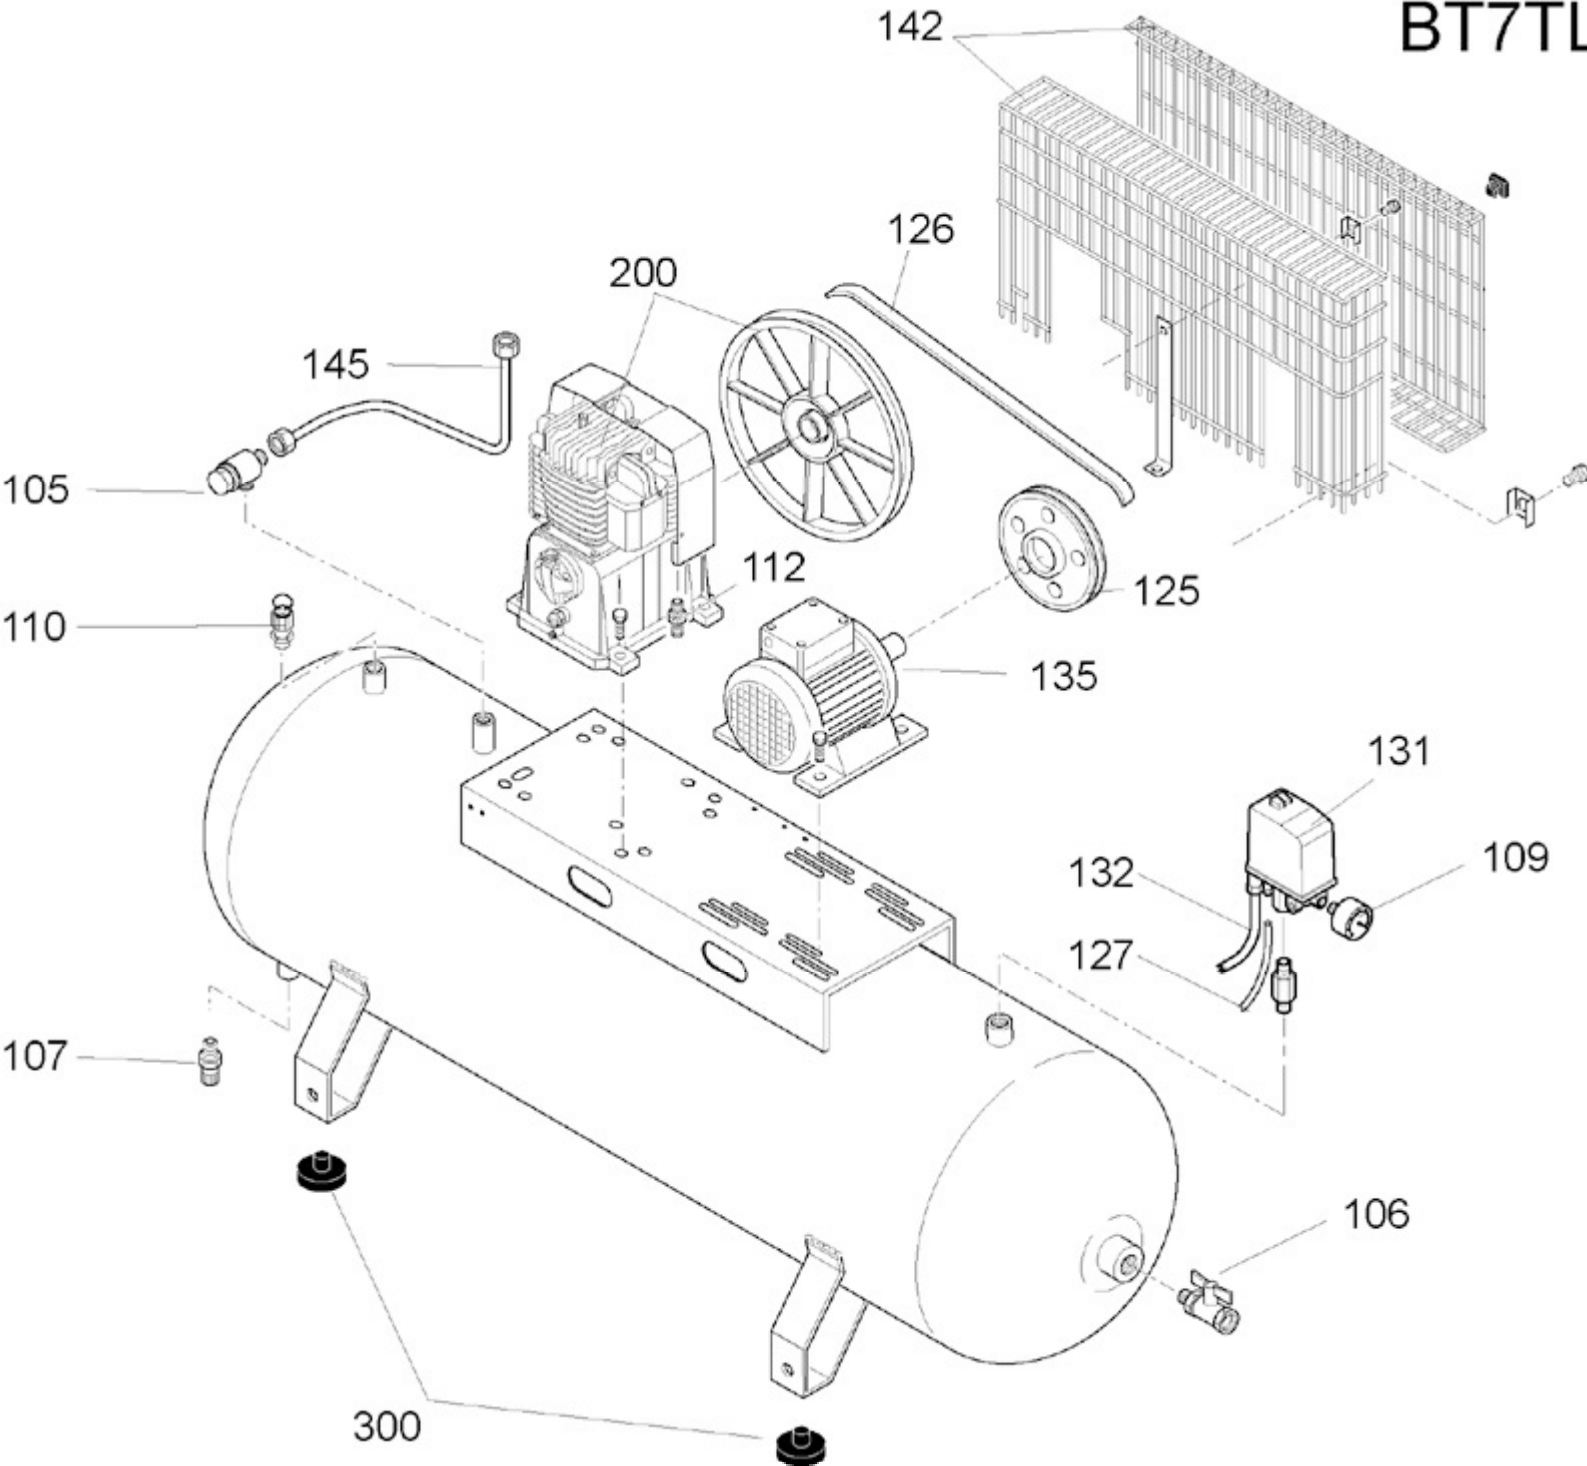

BT7TL

Pos	Component	MU	Multiplier
105	4101335	CHECK VALVE	PZ 1,0
106	9047089	LINE COCK	PZ 1,0
107	9047079	CONDENSATE DRAIN COCK	PZ 1,0
109	9052805	PRESSURE GAUGE	PZ 1,0
110	9049304	RELIEF VALVE	PZ 1,0
112	9053008	NIPPLE/ELBOW	PZ 1,0
125	9076910	PULLEY	PZ 1,0
126	9075881	POLY V BELT	PZ 1,0
127	9270019	RILSAN PIPE 4/6 WHITE "PTFE"	MT 1,5
131	9063228	COMPLETE PRESSURE SWITCH	PZ 1,0
132	9065411	POWER CABLE	PZ 1,0
134	9065413	COVER SEAL	PZ 1,0
135	848T00A	MOTOR	PZ 1,0
142	834302A	BELT GUARD	PZ 1,0
145	4105966	DELIVERY PIPE	PZ 1,0
200	BR0001R	BARE PUMP	PZ 1,0
300	41K0174	WHEELS/FEET MOUNTING KIT	PZ 1,0
4039	9053913	RIDUZ.1"M 1/2"F OT.NICHEL.CEOK	PZ 1,0

AT8KT

Pos	Component	MU	Multiplier
1	#113153301 CASING	PZ	1,0
2	BR30000SGL CYLINDER	PZ	1,0
3	#113178002 HEAD	PZ	1,0
4	#113178006 SHAFT	PZ	1,0
5	#113153007 CASING COVER	PZ	1,0
26	#113141006 FRONT COVER	PZ	1,0
27	#113141007 CASING REAR SUPPORT	PZ	1,0
29	#113178007 FLYWHEEL	PZ	1,0
30	\$30300030 BALL BEARING 6205 K8-K28	PZ	1,0
30	\$30302140 BALL BEARING 6206 C3	PZ	1,0
32	#012031000 OIL LIGHT	PZ	1,0
33	4105680 OIL PLUG	PZ	1,0
34	#010008000 SEAL	PZ	1,0
35	#114001043 SCREW FLYWHEEL	PZ	5,0
36	4105234 WASHER FLYWHEEL	PZ	1,0
110	#047086000 RELIEF VALVE	PZ	1,0
110	9049184 RELIEF VALVE	PZ	1,0
141	#113178004 CANALISATION	PZ	1,0
408	9434N05 MPK FLT.CARTRIDGE TS 5-7HP	PZ	1,0
417	\$36531140 OIL PLUG	PZ	1,0
900	9434A27 MPK VALVE PLATE TS 5-7HP NW	PZ	1,0
901	9434B30 MPK PISTON-CONROD TS 7HP NW	PZ	1,0
908	9434E04 MPK AFTERCOOLER TS 4-7HP	PZ	1,0
909	9434F27 MPK GASKET TS 7HP NW	PZ	1,0
911	9421662 AIR FILTER KIT	PZ	1,0
912	9434C28 MPK PISTON RINGS TS 7HP NW	PZ	1,0
921	9434D00 MPK INTERCOOLER TS4-7HP	PZ	1,0