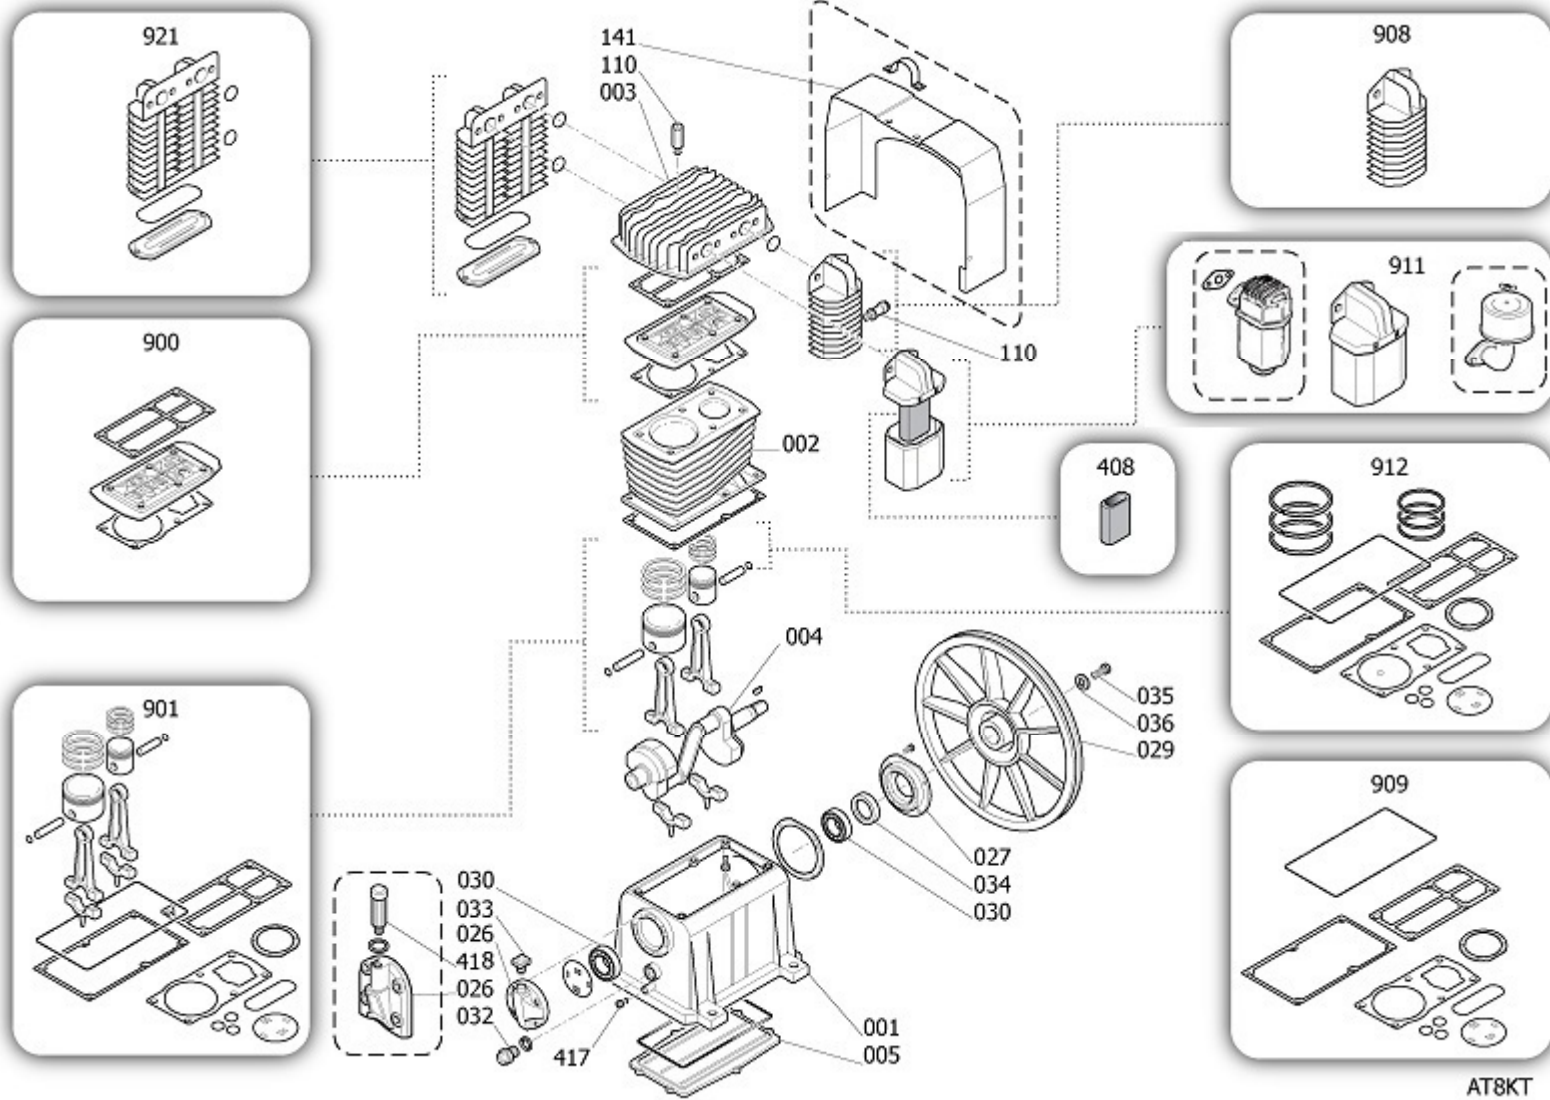

BT7TL

Pos	Component	MU	Multiplier
105	4101335	CHECK VALVE	PZ 1,0
106	9047089	LINE COCK	PZ 1,0
107	9047079	CONDENSATE DRAIN COCK	PZ 1,0
109	9052805	PRESSURE GAUGE	PZ 1,0
110	9049304	RELIEF VALVE	PZ 1,0
112	9053008	NIPPLE/ELBOW	PZ 1,0
125	9076910	PULLEY	PZ 1,0
126	9075881	POLY V BELT	PZ 1,0
127	9270019	RILSAN PIPE 4/6 WHITE "PTFE"	MT 1,5
131	9063228	COMPLETE PRESSURE SWITCH	PZ 1,0
132	9065411	POWER CABLE	PZ 1,0
134	9065413	COVER SEAL	PZ 1,0
135	848T00A	MOTOR	PZ 1,0
142	834302A	BELT GUARD	PZ 1,0
145	4105966	DELIVERY PIPE	PZ 1,0
200	BR0001R	BARE PUMP	PZ 1,0
300	41K0174	WHEELS/FEET MOUNTING KIT	PZ 1,0
4039	9053913	RIDUZ.1"M 1/2"F OT.NICHEL.CEOK	PZ 1,0

AT8KT

Pos	Component	MU	Multiplier
1	#113153301 CASING	PZ	1,0
2	BR30000SGL CYLINDER	PZ	1,0
3	#113178002 HEAD	PZ	1,0
4	#113178006 SHAFT	PZ	1,0
5	#113153007 CASING COVER	PZ	1,0
26	#113141006 FRONT COVER	PZ	1,0
27	#113141007 CASING REAR SUPPORT	PZ	1,0
29	#113178007 FLYWHEEL	PZ	1,0
30	\$30300030 BALL BEARING 6205 K8-K28	PZ	1,0
30	\$30302140 BALL BEARING 6206 C3	PZ	1,0
32	#012031000 OIL LIGHT	PZ	1,0
33	4105680 OIL PLUG	PZ	1,0
34	#010008000 SEAL	PZ	1,0
35	#114001043 SCREW FLYWHEEL	PZ	5,0
36	4105234 WASHER FLYWHEEL	PZ	1,0
110	#047086000 RELIEF VALVE	PZ	1,0
110	9049184 RELIEF VALVE	PZ	1,0
141	#113178004 CANALISATION	PZ	1,0
408	9434N05 MPK FLT.CARTRIDGE TS 5-7HP	PZ	1,0
417	\$36531140 OIL PLUG	PZ	1,0
900	9434A27 MPK VALVE PLATE TS 5-7HP NW	PZ	1,0
901	9434B30 MPK PISTON-CONROD TS 7HP NW	PZ	1,0
908	9434E04 MPK AFTERCOOLER TS 4-7HP	PZ	1,0
909	9434F27 MPK GASKET TS 7HP NW	PZ	1,0
911	9421662 AIR FILTER KIT	PZ	1,0
912	9434C28 MPK PISTON RINGS TS 7HP NW	PZ	1,0
921	9434D00 MPK INTERCOOLER TS4-7HP	PZ	1,0