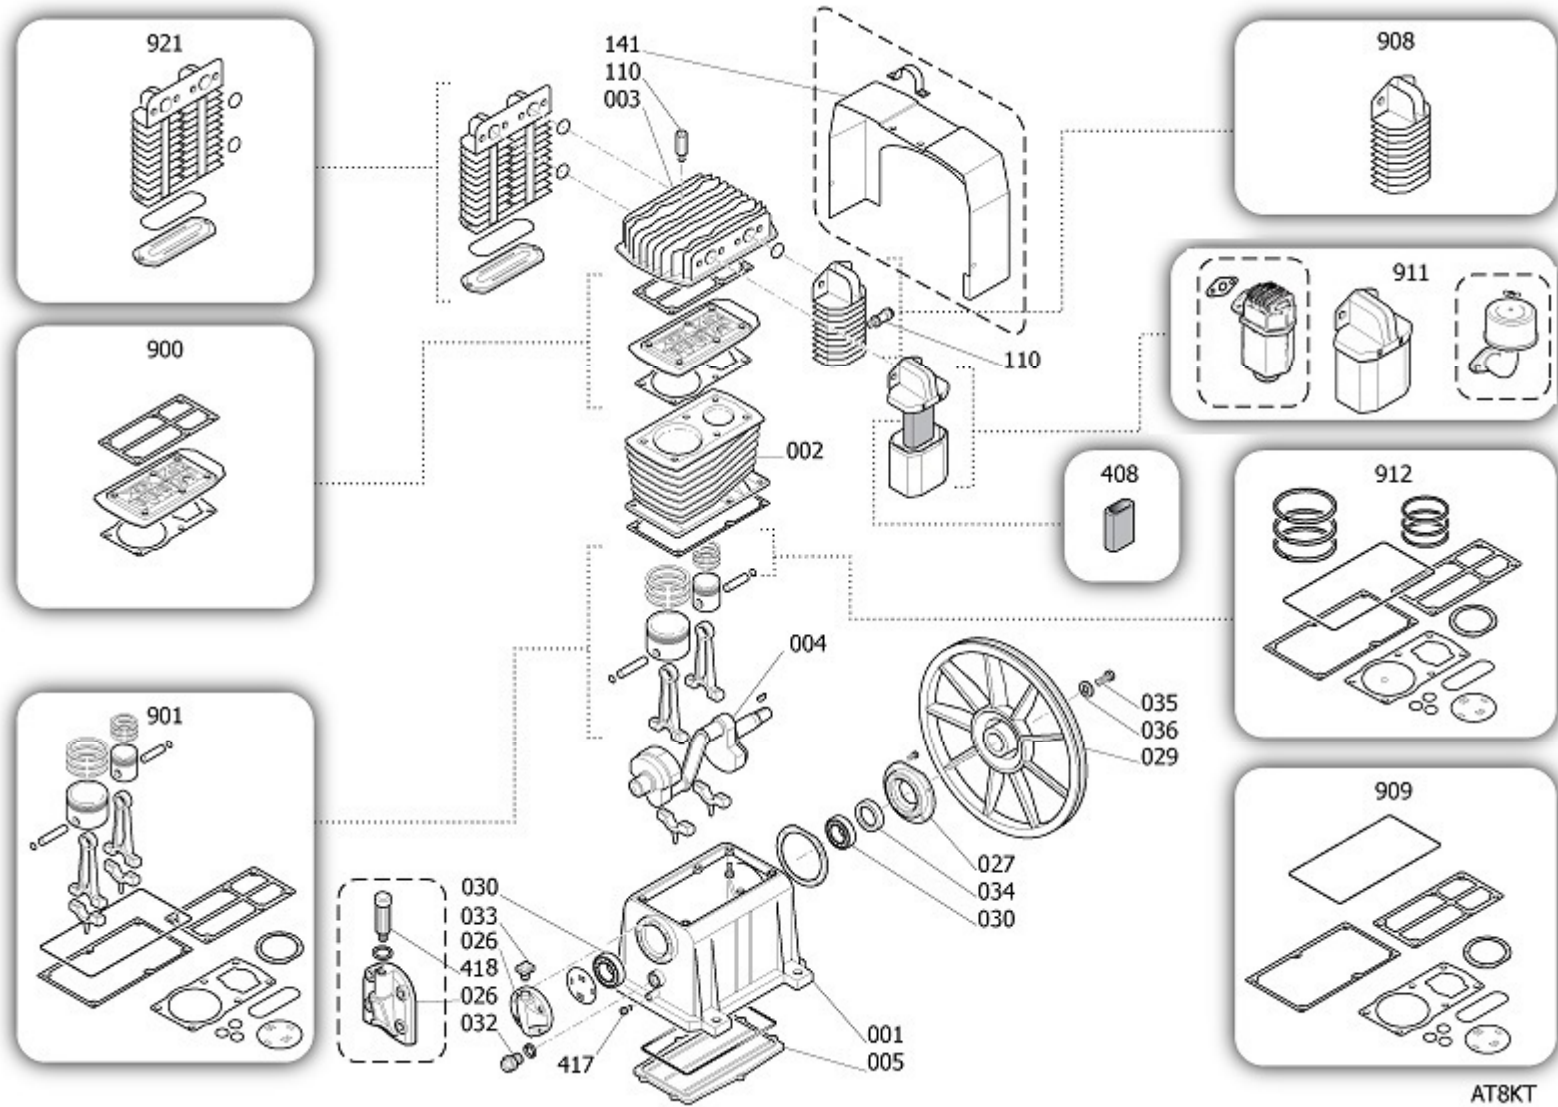

BT7NV

Pos	Component	MU	Multiplier
105	9048116	CHECK VALVE	PZ 1,0
106	9047089	LINE COCK	PZ 2,0
109	9052802	PRESSURE GAUGE	PZ 1,0
110	9049307	RELIEF VALVE	PZ 1,0
112	9053914	NIPPLE/ELBOW	PZ 1,0
112	9416615	NIPPLE/ELBOW	PZ 1,0
125	9076910	PULLEY	PZ 1,0
126	9075880	POLY V BELT	PZ 1,0
127	9270046	RILSAN PIPE 4/6 BLK IT PA12_LC	MT 0,4
131	9063270	COMPLETE PRESSURE SWITCH	PZ 1,0
132	9065411	POWER CABLE	PZ 1,0
134	9065413	COVER SEAL	PZ 1,0
135	848S00A	MOTOR	PZ 1,0
142	834302A	BELT GUARD	PZ 1,0
145	9043610	DELIVERY PIPE	PZ 1,0
200	BR0001R	BARE PUMP	PZ 1,0
300	41K0174	WHEELS/FEET MOUNTING KIT	PZ 1,0
469	N011455	MOTOR PLATE	PZ 1,0
4039	9053913	RIDUZ.1"M 1/2"F OT.NICHEL.CEOK	PZ 1,0

AT8KT

Pos	Component	MU	Multiplier
1	#113153301 CASING	PZ	1,0
2	BR30000SGL CYLINDER	PZ	1,0
3	#113178002 HEAD	PZ	1,0
4	#113178006 SHAFT	PZ	1,0
5	#113153007 CASING COVER	PZ	1,0
26	#113141006 FRONT COVER	PZ	1,0
27	#113141007 CASING REAR SUPPORT	PZ	1,0
29	#113178007 FLYWHEEL	PZ	1,0
30	\$30300030 BALL BEARING 6205 K8-K28	PZ	1,0
30	\$30302140 BALL BEARING 6206 C3	PZ	1,0
32	#012031000 OIL LIGHT	PZ	1,0
33	4105680 OIL PLUG	PZ	1,0
34	#010008000 SEAL	PZ	1,0
35	#114001043 SCREW FLYWHEEL	PZ	5,0
36	4105234 WASHER FLYWHEEL	PZ	1,0
110	#047086000 RELIEF VALVE	PZ	1,0
110	9049184 RELIEF VALVE	PZ	1,0
141	#113178004 CANALISATION	PZ	1,0
408	9434N05 MPK FLT.CARTRIDGE TS 5-7HP	PZ	1,0
417	\$36531140 OIL PLUG	PZ	1,0
900	9434A27 MPK VALVE PLATE TS 5-7HP NW	PZ	1,0
901	9434B30 MPK PISTON-CONROD TS 7HP NW	PZ	1,0
908	9434E04 MPK AFTERCOOLER TS 4-7HP	PZ	1,0
909	9434F27 MPK GASKET TS 7HP NW	PZ	1,0
911	9421662 AIR FILTER KIT	PZ	1,0
912	9434C28 MPK PISTON RINGS TS 7HP NW	PZ	1,0
921	9434D00 MPK INTERCOOLER TS4-7HP	PZ	1,0