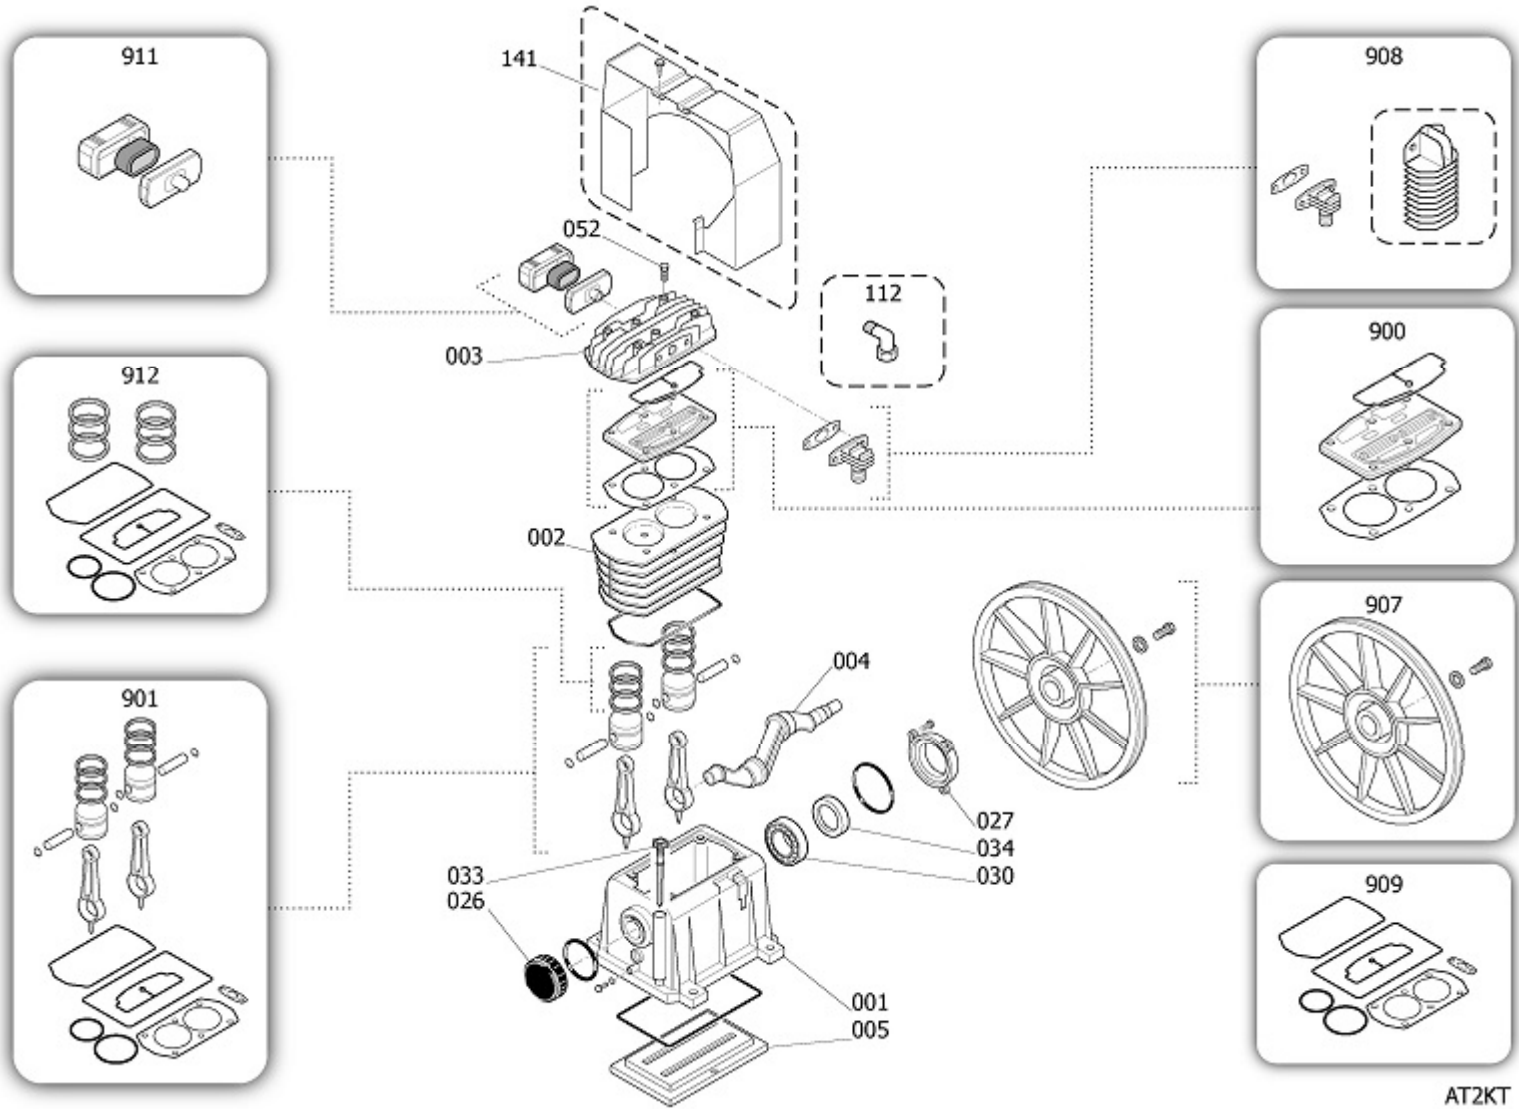

Pos	Component	MU	Multiplier
104	9083711 GRIP	PZ	1,0
105	9048007 CHECK VALVE	PZ	1,0
106	9047020 LINE COCK	PZ	1,0
107	9047079 CONDENSATE DRAIN COCK	PZ	1,0
108	9051087 PRESSURE REDUCER	PZ	1,0
109	9052802 PRESSURE GAUGE	PZ	1,0
110	9049315 RELIEF VALVE	PZ	1,0
125	9076043 PULLEY	PZ	1,0
126	9075032 POLY V BELT	PZ	1,0
127	9270046 RILSAN PIPE 4/6 BLK IT PA12_LC	MT	1,4
131	9063147 COMPLETE PRESSURE SWITCH	PZ	1,0
132	9065874 POWER CABLE	PZ	1,0
135	845S0CA MOTOR	PZ	1,0
142	4101125 BELT GUARD	PZ	1,0
145	9043561 DELIVERY PIPE	PZ	1,0
200	41P0019SGL BARE PUMP	PZ	1,0
300	41K0175 WHEELS/FEET MOUNTING KIT	PZ	1,0

AT2KT

Pos	Component	MU	Multiplier
1	4105267 CASING	PZ	1,0
2	4105268SGL CYLINDER	PZ	1,0
3	4105274 HEAD	PZ	1,0
4	4105269 SHAFT	PZ	1,0
5	4105257 CASING COVER	PZ	1,0
26	4105254 FRONT COVER	PZ	1,0
27	4105253 CASING REAR SUPPORT	PZ	1,0
30	9170116 6205.C0.P6.V2.Z2.ROHS	PZ	1,0
33	4105289 OIL PLUG	PZ	1,0
34	9163010 SEAL	PZ	1,0
52	4101047 EXHAUST VALVE	PZ	1,0
141	4105261 CANALISATION	PZ	1,0
900	9434A01 MPK VALVE PLATE MK103	PZ	1,0
901	9434B02 MPK PISTON-CONROD MK103	PZ	1,0
907	9434Y13 FLYWHEEL KIT	PZ	1,0
908	9434E02 MPK AFTERCOOLER MK103	PZ	1,0
909	9434F01 MPK GASKET MK103	PZ	1,0
911	4105290 AIR FILTER KIT	PZ	1,0
912	9434C02 MPK PISTON RINGS MK103	PZ	1,0