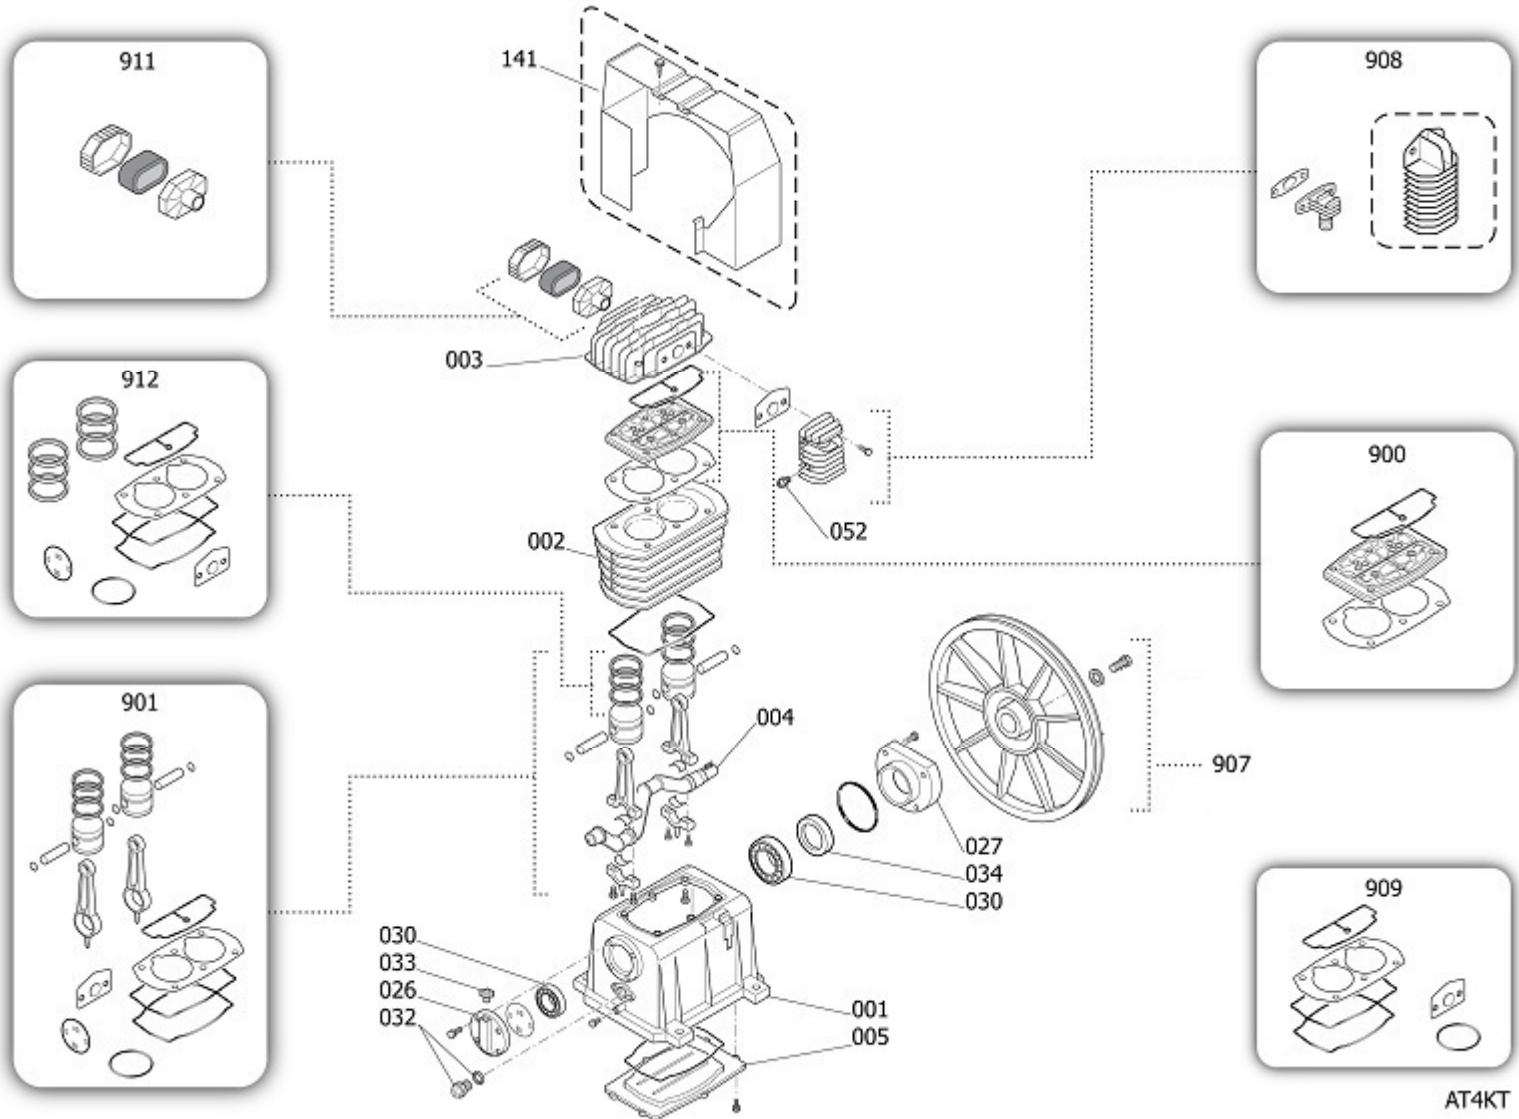

BT4LA

Pos	Component	MU	Multiplier
104	9083711 GRIP	PZ	1,0
105	9048007 CHECK VALVE	PZ	1,0
106	9047020 LINE COCK	PZ	1,0
107	9047079 CONDENSATE DRAIN COCK	PZ	1,0
108	9051091 PRESSURE REDUCER	PZ	1,0
109	9052805 PRESSURE GAUGE	PZ	1,0
110	9049304 RELIEF VALVE	PZ	1,0
112	4100629 NIPPLE/ELBOW	PZ	1,0
125	9076008 PULLEY	PZ	1,0
126	9075024 POLY V BELT	PZ	1,0
127	9270046 RILSAN PIPE 4/6 BLK IT PA12_LC	MT	1,5
131	9063148 COMPLETE PRESSURE SWITCH	PZ	1,0
132	9065874 POWER CABLE	PZ	1,0
135	846S0CA MOTOR	PZ	1,0
142	8343030 BELT GUARD	PZ	1,0
145	9043882 DELIVERY PIPE	PZ	1,0
200	41P0028SGL BARE PUMP	PZ	1,0
300	41K0175 WHEELS/FEET MOUNTING KIT	PZ	1,0

Pos	Component	MU	Multiplier
1	#113164007 CASING	PZ	1,0
2	4105310SGL CYLINDER	PZ	1,0
3	4105480 HEAD	PZ	1,0
4	#113164012 SHAFT	PZ	1,0
5	#013164008 CASING COVER	PZ	1,0
26	#113141006 FRONT COVER	PZ	1,0
27	4105575 CASING REAR SUPPORT	PZ	1,0
30	#033015000 6206.P6.C0.V2.Z2.ROHS	PZ	1,0
30	9170116 6205.C0.P6.V2.Z2.ROHS	PZ	1,0
32	#012031000 OIL LIGHT	PZ	1,0
33	#012047000 OIL PLUG	PZ	1,0
34	#010008000 SEAL	PZ	1,0
52	4101047 EXHAUST VALVE	PZ	1,0
141	4105557 CANALISATION	PZ	1,0
900	9434A02 MPK VALVE PLATE MK113	PZ	1,0
901	9434B03 MPK PISTON-CONROD MK113	PZ	1,0
907	9434Y12 FLYWHEEL KIT	PZ	1,0
908	9434E03 MPK AFTERCOOLER MK113	PZ	1,0
909	9434F02 MPK GASKET MK113	PZ	1,0
911	4105290 AIR FILTER KIT	PZ	1,0
912	9434C03 MPK PISTON RINGS MK113	PZ	1,0