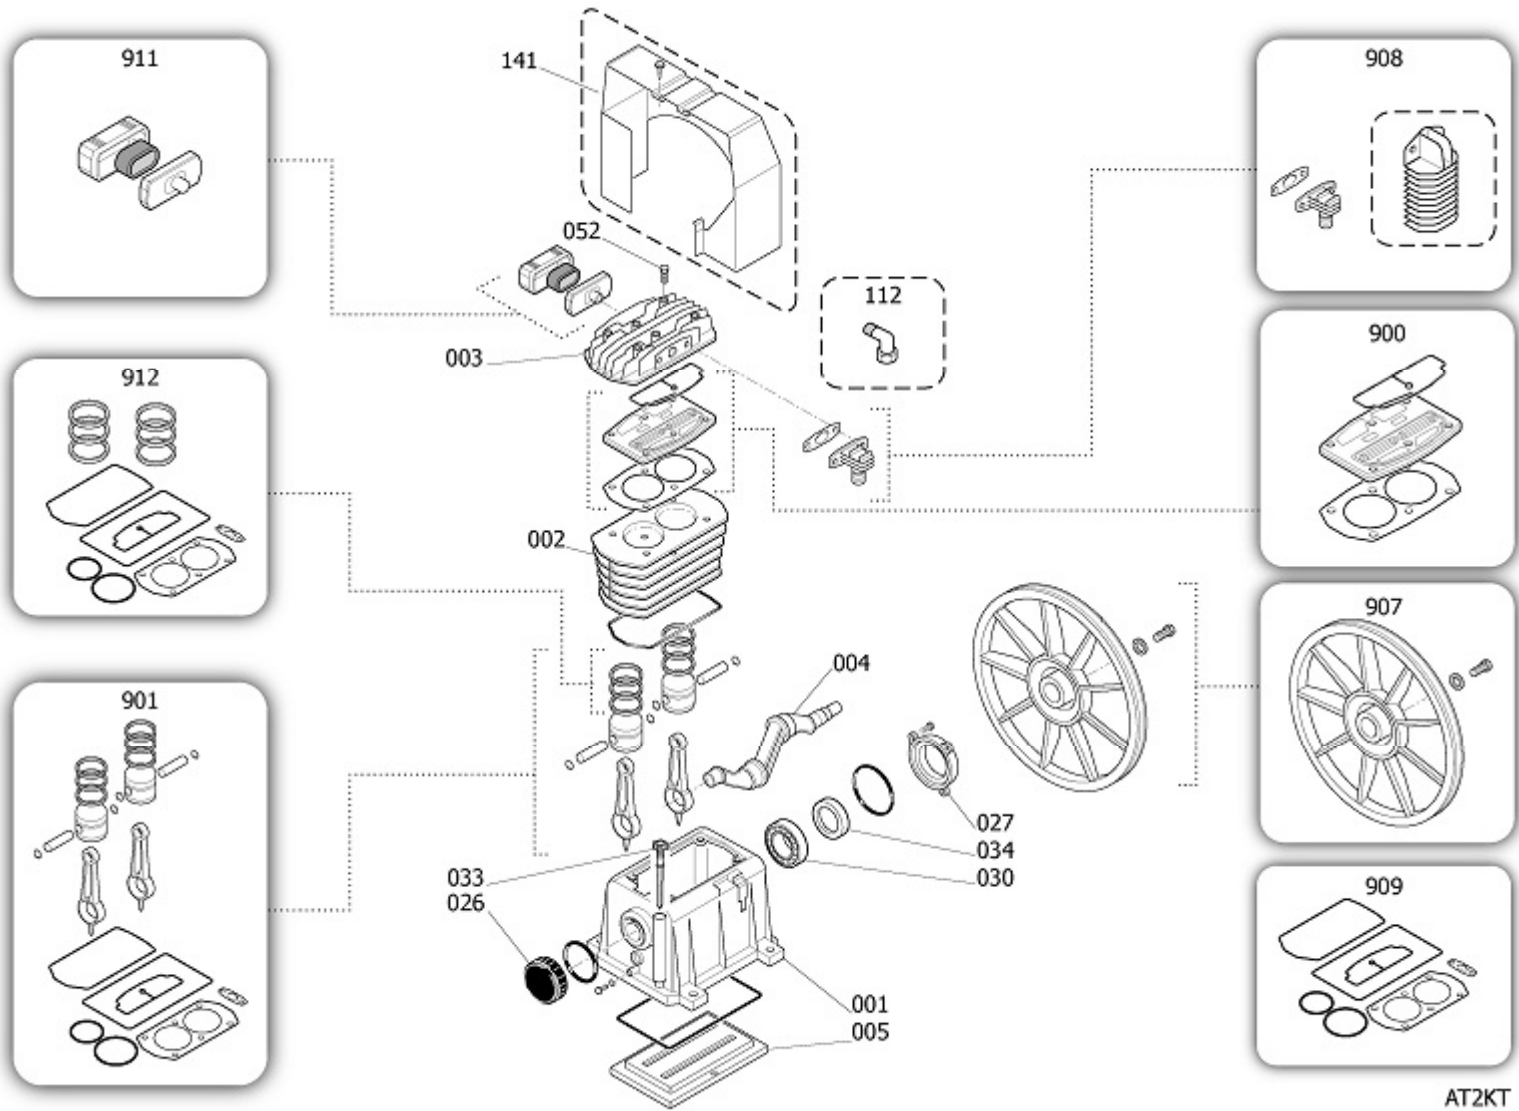

Pos	Component	MU	Multiplier
104	9083711 GRIP	PZ	1,0
105	9048007 CHECK VALVE	PZ	1,0
106	9047020 LINE COCK	PZ	1,0
107	9047079 CONDENSATE DRAIN COCK	PZ	1,0
108	9051087 PRESSURE REDUCER	PZ	1,0
109	9052805 PRESSURE GAUGE	PZ	1,0
110	9049315 RELIEF VALVE	PZ	1,0
125	9076043 PULLEY	PZ	1,0
126	9075032 POLY V BELT	PZ	1,0
127	9270046 RILSAN PIPE 4/6 BLK IT PA12_LC	MT	0,8
131	4100688 COMPLETE PRESSURE SWITCH	PZ	1,0
132	9065847 POWER CABLE	PZ	1,0
135	84506CA MOTOR	PZ	1,0
142	4101125 BELT GUARD	PZ	1,0
145	9043561 DELIVERY PIPE	PZ	1,0
200	41P0019SGL BARE PUMP	PZ	1,0
300	41K0175 WHEELS/FEET MOUNTING KIT	PZ	1,0

AT2KT

Pos	Component	MU	Multiplier
1	4105267 CASING	PZ	1,0
2	4105268SGL CYLINDER	PZ	1,0
3	4105274 HEAD	PZ	1,0
4	4105269 SHAFT	PZ	1,0
5	4105257 CASING COVER	PZ	1,0
26	4105254 FRONT COVER	PZ	1,0
27	4105253 CASING REAR SUPPORT	PZ	1,0
30	9170116 6205.C0.P6.V2.Z2.ROHS	PZ	1,0
33	4105289 OIL PLUG	PZ	1,0
34	9163010 SEAL	PZ	1,0
52	4101047 EXHAUST VALVE	PZ	1,0
141	4105261 CANALISATION	PZ	1,0
900	9434A01 MPK VALVE PLATE MK103	PZ	1,0
901	9434B02 MPK PISTON-CONROD MK103	PZ	1,0
907	9434Y13 FLYWHEEL KIT	PZ	1,0
908	9434E02 MPK AFTERCOOLER MK103	PZ	1,0
909	9434F01 MPK GASKET MK103	PZ	1,0
911	4105290 AIR FILTER KIT	PZ	1,0
912	9434C02 MPK PISTON RINGS MK103	PZ	1,0