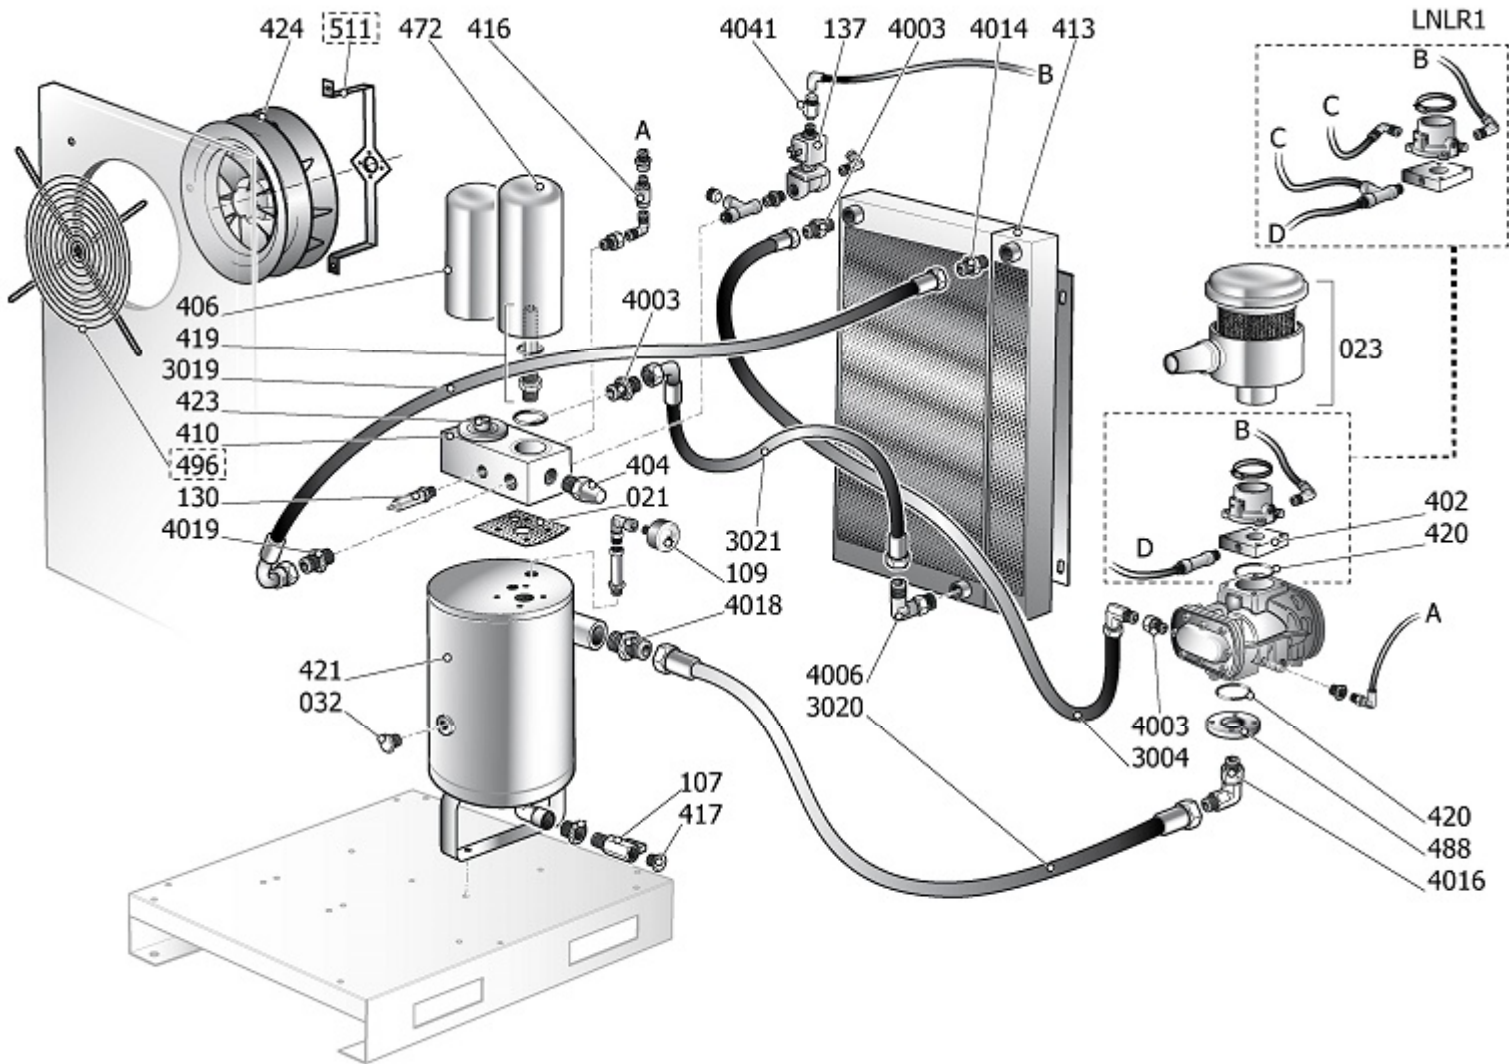

KMVSP

9421739

KIT MN+VS 11B S_500-S_270 PLUS

Pos	Component	MU	Multiplier
109	9052802	PZ	1,0
110	9049307	PZ	1,0
484	4101206	PZ	1,0

Pos	Component	MU	Multiplier
21	#151JO0021	OIL SEPARATOR SEAL MICRO	PZ 1,0
23	#317090000	AIR FILTER ASSEMBLY	PZ 1,0
32	9411267	OIL LIGHT	PZ 1,0
109	#330060100	PRESSURE GAUGE	PZ 1,0
130	9049309	RELIEF VALVE	PZ 1,0
137	#008195120	SOLENOID VALVE	PZ 1,0
402	#419260110	INTAKE REGULATOR	PZ 1,0
404	#347111000SGL	MIN. PRESSURE VALVE	PZ 1,0
406	9054202	OIL FILTER	PZ 1,0
408	#017093000	AIR FILTER CARTRIDGE 8UM D101	PZ 1,0
410	#160NM0020	AIR-OIL SEPARATOR BLOCK	PZ 1,0
413	#048512000	AIR-OIL RADIATOR	PZ 1,0
416	#012120000	OIL LIGHT	PZ 1,0
418	#011999008	TAPPO ESAG.M3/4" C/SFIATO+GRN	PZ 1,0
419	#251KL0018	AIR-OIL SEPARATOR NIPPLE	PZ 1,0
420	\$30502700	OR VITON 3187 BROWN UNDER COOL	PZ 1,0
421	#160NM0037V41	OIL SEPARATOR TANK	PZ 1,0
423	#151KL0010	OIL FILTER NIPPLE	PZ 1,0
424	#024118015	ELECTRIC FAN	PZ 1,0
472	#048287000	SEPARATOR FILTER	PZ 1,0
488	#160NM0012	FLANGE, DELIVERY END	PZ 1,0
496	#024101001	FAN GRILLE	PZ 1,0
511	#160PU0118V44	STAFFA SUP.VENT.RAD.D280 7016B	PZ 1,0
705	#419260110SGL	GR.ASP.30DC PLS 11-16 C/BP (1)	PZ 1,0
996	9421785	KIT RUB.SCARICO DIS.1/2"	PZ 1,0
3004	#151LK0031	HYDRAULIC HOSE BSP G1/2x570	PZ 1,0
3019	#160NM0013	AIR TUBE MIN.VALVE-COOLER MT0,	PZ 1,0
3020	#160NM0014	DELIVERY OIL TUBE FF1" TANK SE	PZ 1,0
3021	#160RL0001	OIL TUBE TANK.-VT L580 R30-40	PZ 1,0
4003	#011000417	RACC.ADT.MM 1/2" OR-BSP	PZ 3,0
4006	#011000411	RACC.ADT.90\$MM 1/2"OR-BSP	PZ 1,0
4014	#011000416	RACC.ADT.MM 3/4" OR-BSP	PZ 1,0
4016	#011443000	L FITTING MM R1+OR VITON	PZ 1,0
4018	#011730000	NIPPLE 1"+OR	PZ 1,0
4019	#011000406	RACC.ADT.MM 3/4" CNC-BSP	PZ 1,0
4041	#011000158	STRAIGHT FITTING M5 X PIPE D6	PZ 1,0