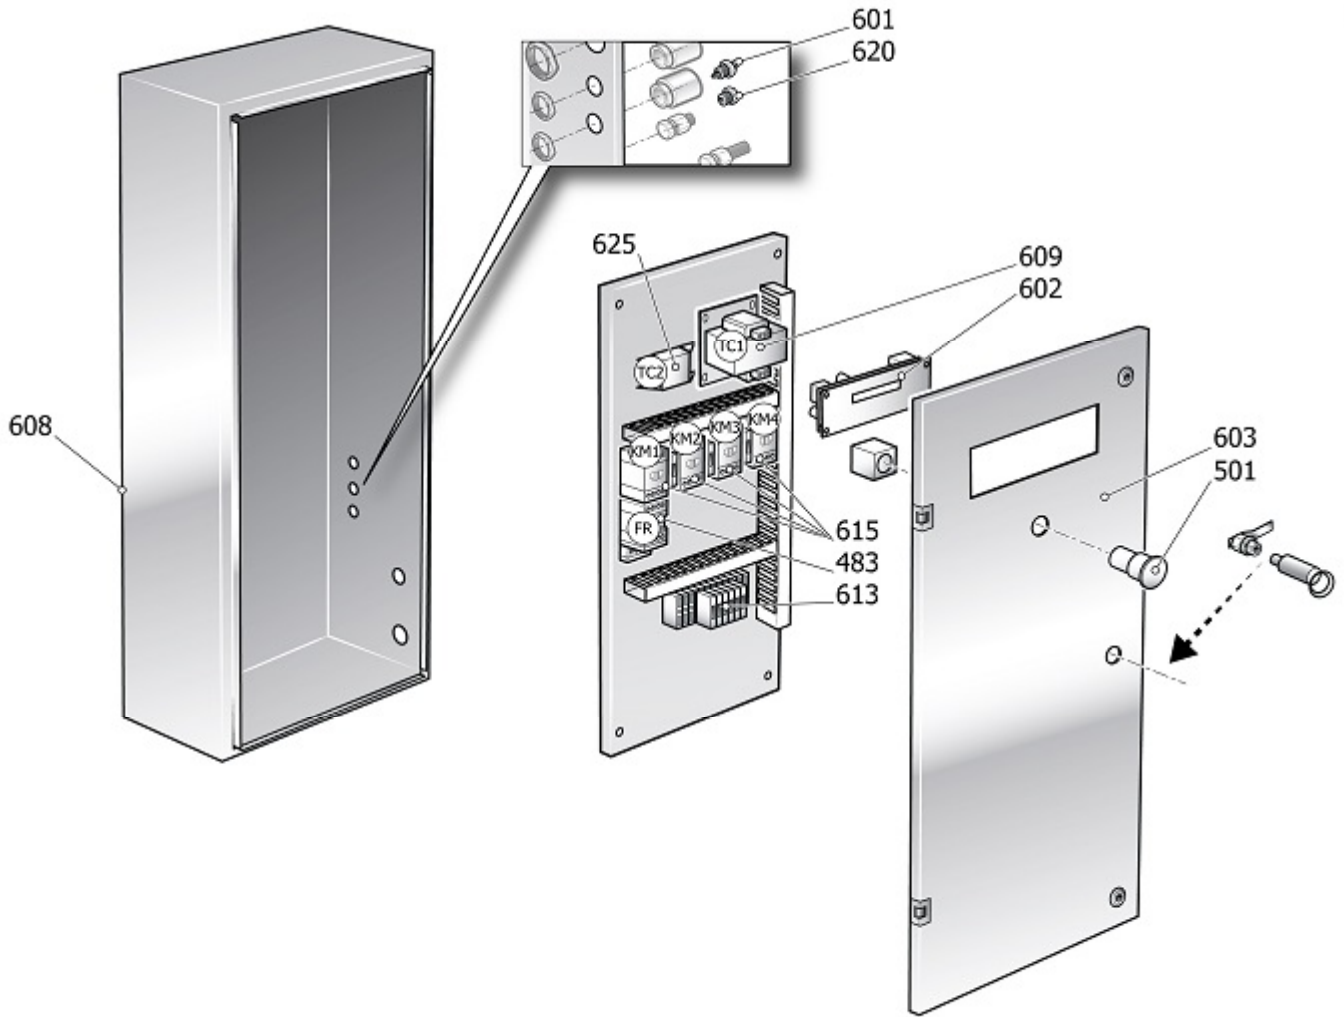

ENLR1

Pos	Component	MU	Multiplier
483	E0M023129 THERMAL CUTOUT	PZ	1,0
501	EOP270KIT216 E-STOP BUTTON	PZ	1,0
601	#008333000 TEMP. PROBE	PZ	1,0
602	9062717SGL CONTROLLER	PZ	1,0
603	#160NM0008V44 ELECTRIC COMPT. DOOR	PZ	1,0
608	#160NM0007V44 ELECTRIC COMPARTMENT	PZ	1,0
609	E0M14100424 TRANSFORMER	PZ	1,0
613	E0M11WEBGG00 FUS.10X38-0.5A CH10	PZ	2,0
613	E0M11WEBGG01 FUS.1A GG 10X38 CH10	PZ	4,0
613	E0M11WEBGG04 FUS.10X38-4A CH10	PZ	6,0
615	E0M013210 CNT.S00 9A 24V 3RT2016-1AB02	PZ	1,0
615	E0M013660 CNT.S00 16A 24V 3RT2018-1AB02	PZ	3,0
620	#008167010 TRANSDUCER	PZ	1,0
625	E0M14005406 TRASF.3,2VA 400V/6V	PZ	1,0