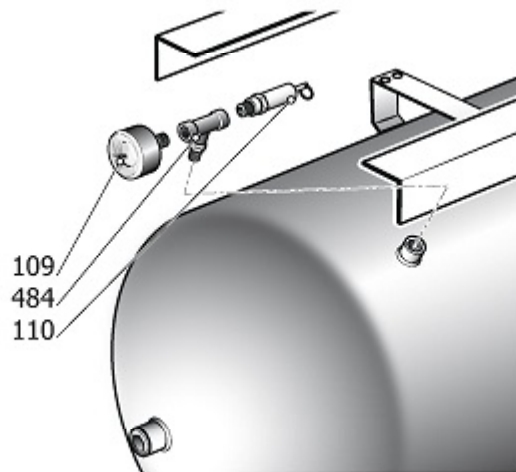

KMVSP

9421739

KIT MN+VS 11B S_500-S_270 PLUS

Pos	Component	MU	Multiplier
109	9052802	PZ	1,0
110	9049307	PZ	1,0
484	4101206	PZ	1,0