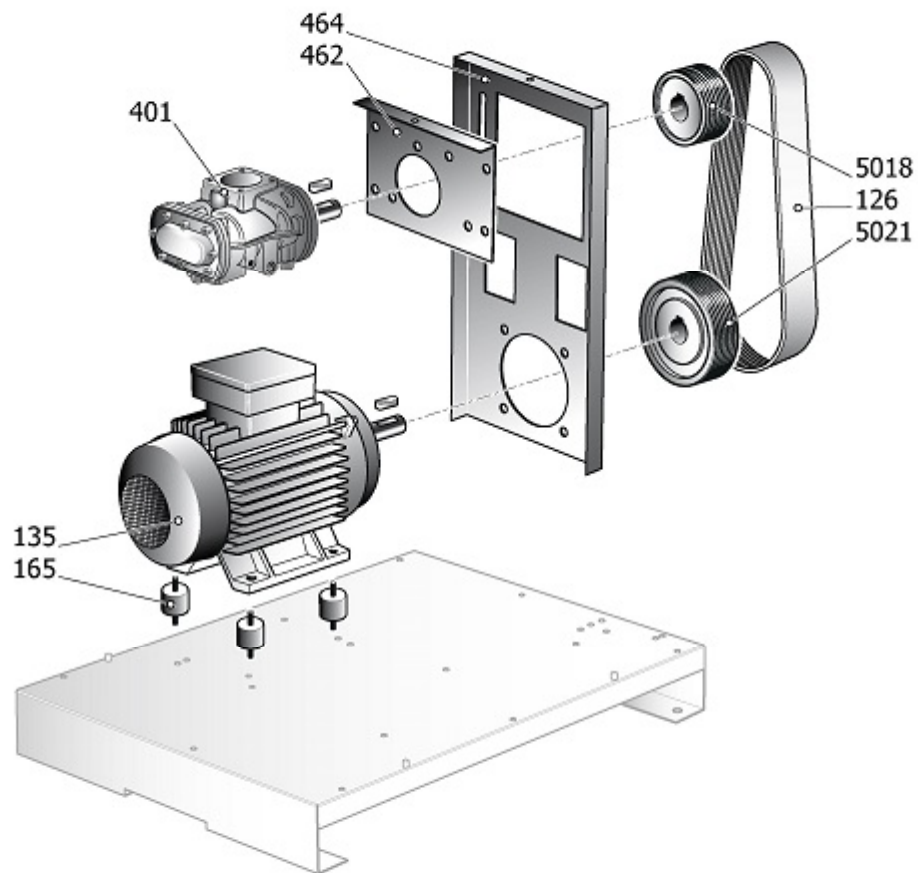

COMPLETE HOUSING

Pos	Component	MU	Multiplier
434	#260NM0006V44 REAR PANEL	PZ	1,0
435	#260NM0003V44 RH REAR PANEL	PZ	1,0
436	#_160NM0101V44 BASE PLATE	PZ	1,0
437	#260NM0005V60 FRONT DOOR	PZ	1,0
439	#260NM0002V44 LH REAR PANEL	PZ	1,0
444	#260NM0004V44 UPPER PANEL	PZ	1,0

Pos	Component	MU	Multiplier
126	#045122000 POLY V BELT	PZ	1,0
135	#540M073622E3 MOTOR	PZ	1,0
165	#020198000 VIBRATION DAMPER TIPO A 50/40	PZ	4,0
401	#5303000110 AIR END	PZ	1,0
462	#160SG0002V17 SCREW-MOTOR PLATE	PZ	1,0
464	#160NM0011V17 SCREW PLATE	PZ	1,0
5018	#140259004 PULLEY 90-L6+1215-28	PZ	1,0
5021	#140356004 PULLEY 132-L6-38	PZ	1,0