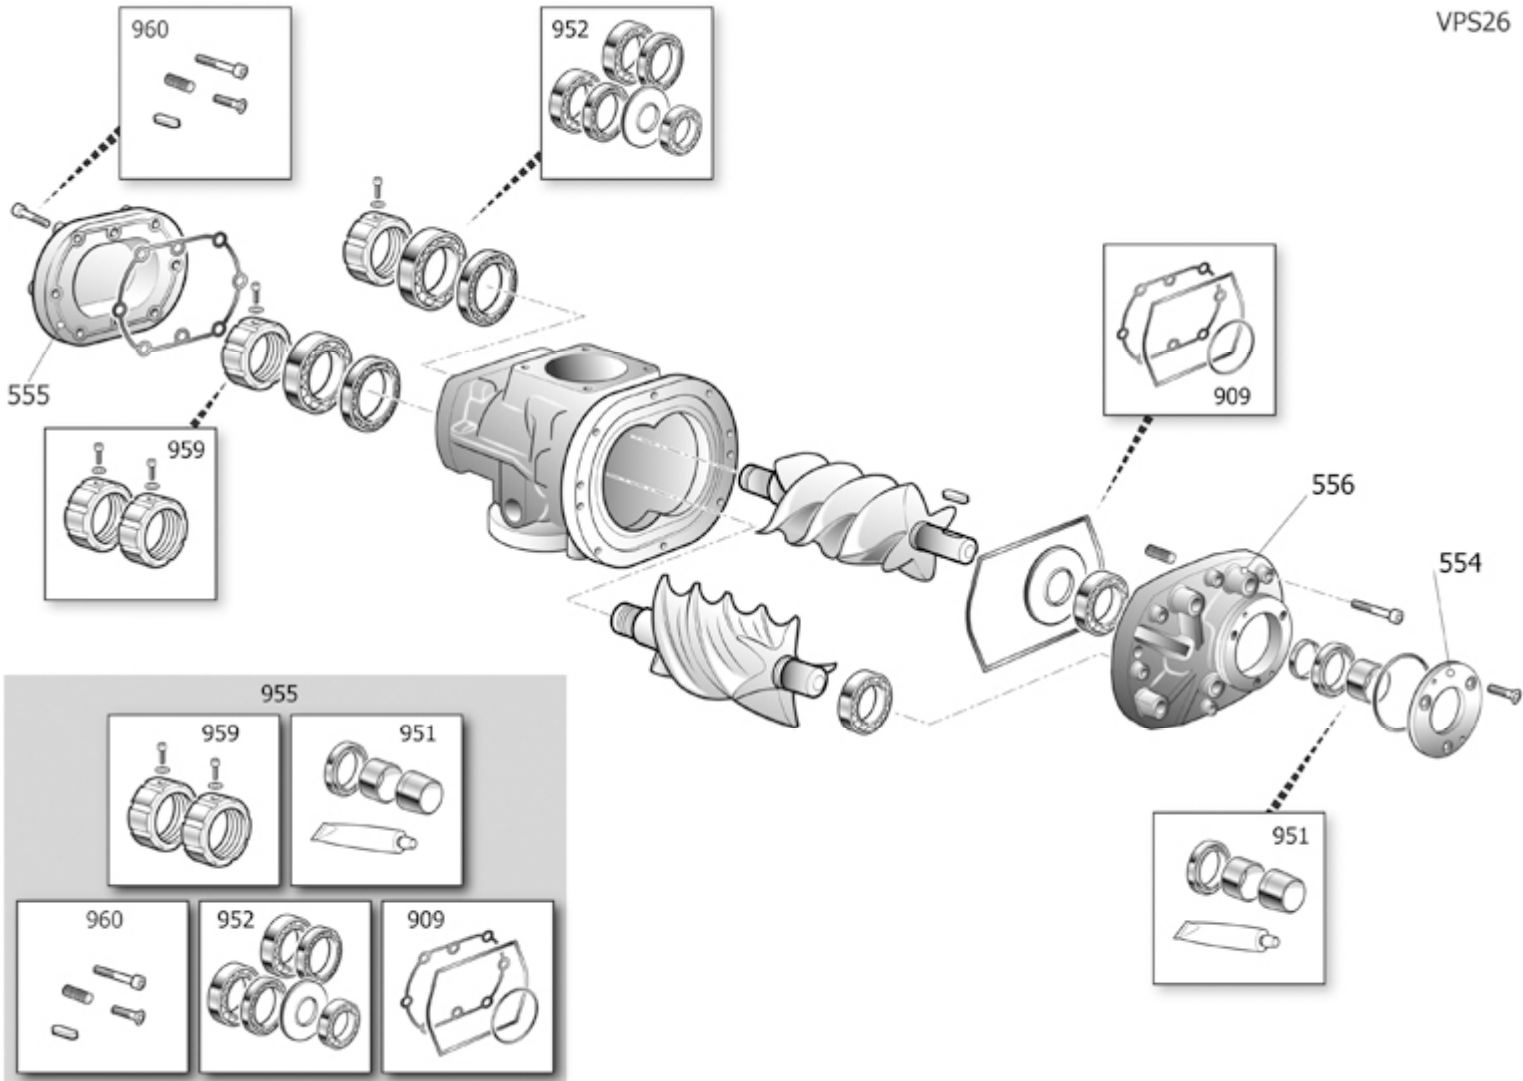

Pos	Component	MU	Multiplier
126	#045122000 POLY V BELT	PZ	1,0
135	#540M073622E3 MOTOR	PZ	1,0
165	#020198000 VIBRATION DAMPER TIPO A 50/40	PZ	4,0
401	#5303000110 AIR END	PZ	1,0
462	#160SG0002V17 SCREW-MOTOR PLATE	PZ	1,0
464	#160NM0011V17 SCREW PLATE	PZ	1,0
5018	#140259004 PULLEY 90-L6+1215-28	PZ	1,0
5021	#140356004 PULLEY 132-L6-38	PZ	1,0