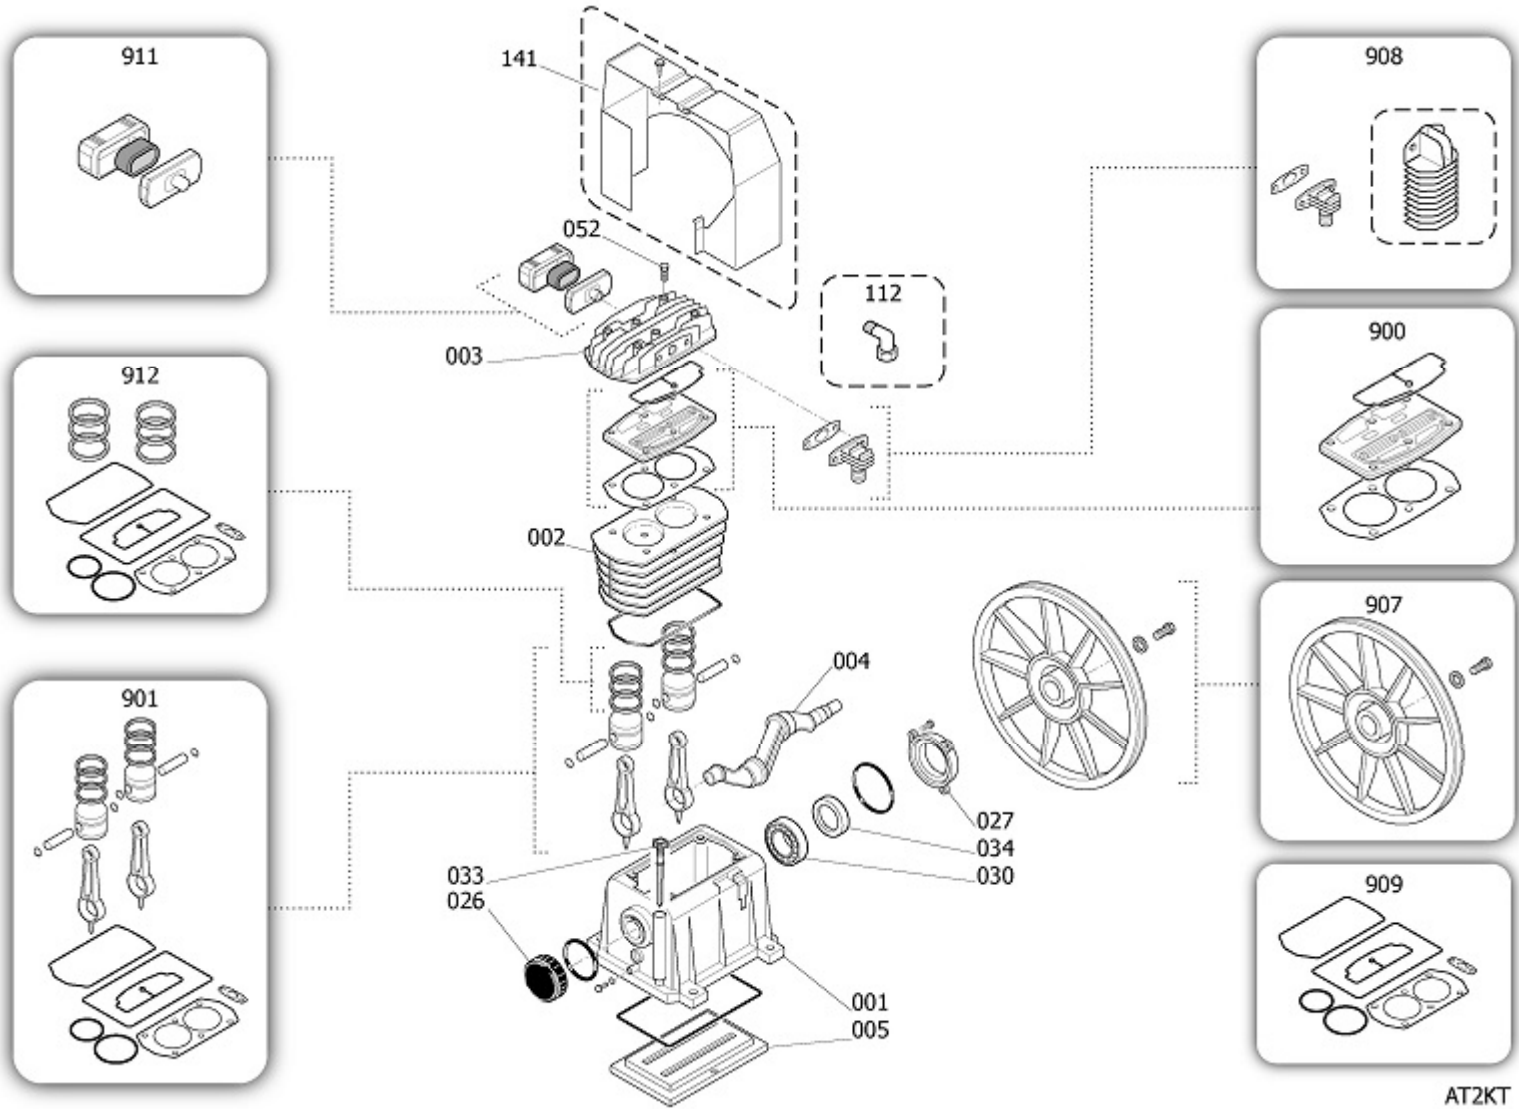

BNLC541FNM516

MK103-200-3

Pos	Component	MU	Multiplier
104	9083711	GRIP	PZ 1,0
105	9048007	CHECK VALVE	PZ 1,0
106	9047020	LINE COCK	PZ 1,0
107	9047079	CONDENSATE DRAIN COCK	PZ 1,0
108	9051087	PRESSURE REDUCER	PZ 1,0
109	9052802	PRESSURE GAUGE	PZ 1,0
110	9049315	RELIEF VALVE	PZ 1,0
125	9076043	PULLEY	PZ 1,0
126	9075032	POLY V BELT	PZ 1,0
127	9270046	RILSAN PIPE 4/6 BLK IT PA12_LC	MT 1,4
131	9063147	COMPLETE PRESSURE SWITCH	PZ 1,0
132	9065874	POWER CABLE	PZ 1,0
135	845S0CA	MOTOR	PZ 1,0
142	4101125	BELT GUARD	PZ 1,0
145	9043561	DELIVERY PIPE	PZ 1,0
200	41P0019SGL	BARE PUMP	PZ 1,0
300	41K0175	WHEELS/FEET MOUNTING KIT	PZ 1,0

AT2KT

Pos	Component	MU	Multiplier
1	4105267 CASING	PZ	1,0
2	4105268SGL CYLINDER	PZ	1,0
3	4105274 HEAD	PZ	1,0
4	4105269 SHAFT	PZ	1,0
5	4105257 CASING COVER	PZ	1,0
26	4105254 FRONT COVER	PZ	1,0
27	4105253 CASING REAR SUPPORT	PZ	1,0
30	9170116 6205.C0.P6.V2.Z2.ROHS	PZ	1,0
33	4105289 OIL PLUG	PZ	1,0
34	9163010 SEAL	PZ	1,0
52	4101047 EXHAUST VALVE	PZ	1,0
141	4105261 CANALISATION	PZ	1,0
900	9434A01 MPK VALVE PLATE MK103	PZ	1,0
901	9434B02 MPK PISTON-CONROD MK103	PZ	1,0
907	9434Y13 FLYWHEEL KIT	PZ	1,0
908	9434E02 MPK AFTERCOOLER MK103	PZ	1,0
909	9434F01 MPK GASKET MK103	PZ	1,0
911	4105290 AIR FILTER KIT	PZ	1,0
912	9434C02 MPK PISTON RINGS MK103	PZ	1,0