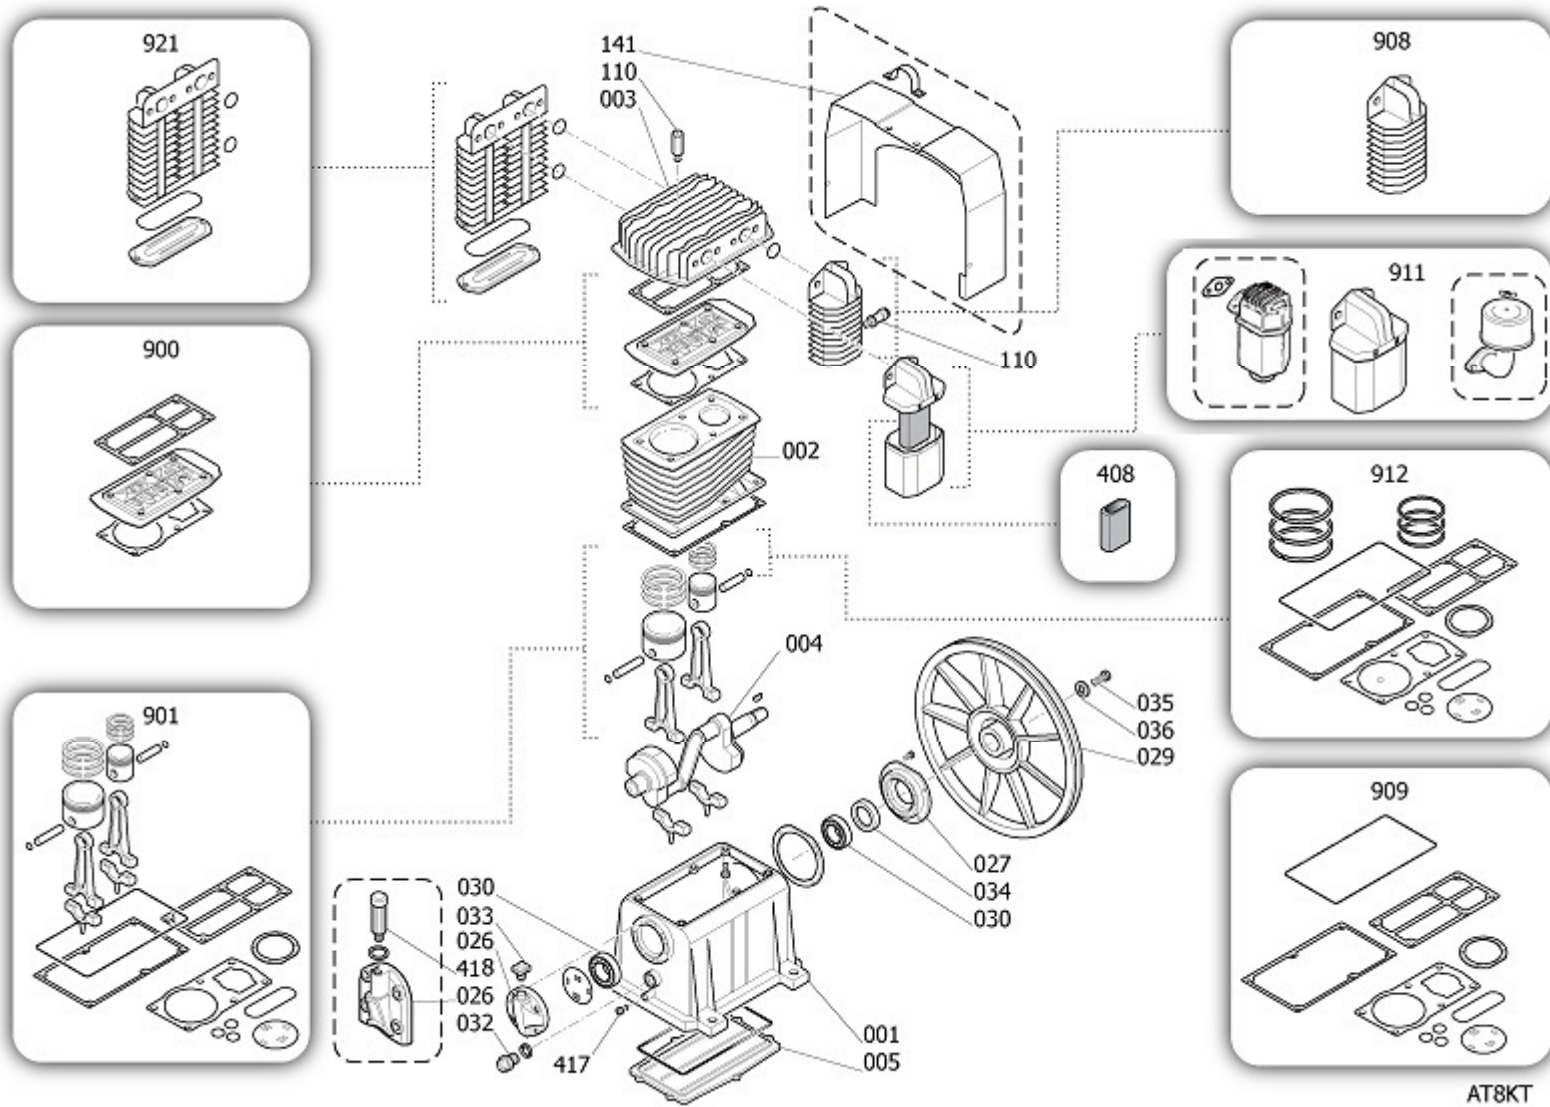

BT7MA

Pos	Component	MU	Multiplier
104	9083711 GRIP	PZ	1,0
105	4101335 CHECK VALVE	PZ	1,0
106	9047089 LINE COCK	PZ	1,0
107	9047079 CONDENSATE DRAIN COCK	PZ	1,0
108	9051091 PRESSURE REDUCER	PZ	1,0
109	9052805 PRESSURE GAUGE	PZ	1,0
110	9049304 RELIEF VALVE	PZ	1,0
112	9053008 NIPPLE/ELBOW	PZ	1,0
125	9076898 PULLEY	PZ	1,0
126	9075881 POLY V BELT	PZ	1,0
127	9270046 RILSAN PIPE 4/6 BLK IT PA12_LC	MT	1,5
131	9063148 COMPLETE PRESSURE SWITCH	PZ	1,0
132	9065874 POWER CABLE	PZ	1,0
134	9065417 COVER SEAL	PZ	1,0
135	847S01A MOTOR	PZ	1,0
142	834302A BELT GUARD	PZ	1,0
145	4105989 DELIVERY PIPE	PZ	1,0
200	BZ0000M BARE PUMP	PZ	1,0
300	9421256 WHEELS/FEET MOUNTING KIT	PZ	1,0

AT8KT

Pos	Component	MU	Multiplier
1	#113141101 CASING	PZ	1,0
2	#113141013SGL CYLINDER	PZ	1,0
3	#113178002 HEAD	PZ	1,0
4	#113141011 SHAFT	PZ	1,0
5	BZ61300 CASING COVER	PZ	1,0
26	#113141006 FRONT COVER	PZ	1,0
27	#113141007 CASING REAR SUPPORT	PZ	1,0
29	#113178007 FLYWHEEL	PZ	1,0
30	\$30300030 BALL BEARING 6205 K8-K28	PZ	1,0
30	\$30302140 BALL BEARING 6206 C3	PZ	1,0
32	#012031000 OIL LIGHT	PZ	1,0
33	4105680 OIL PLUG	PZ	1,0
34	#010008000 SEAL	PZ	1,0
35	#114001043 SCREW FLYWHEEL	PZ	5,0
36	4105234 WASHER FLYWHEEL	PZ	1,0
110	#047086000 RELIEF VALVE	PZ	1,0
110	9049184 RELIEF VALVE	PZ	1,0
141	#113178004 CANALISATION	PZ	1,0
408	9434N05 MPK FLT.CARTRIDGE TS 5-7HP	PZ	1,0
417	\$36531140 OIL PLUG	PZ	1,0
900	9434A04 MPK VALVE PLATE TS 5-7HP	PZ	1,0
901	9434B05 MPK PISTON-CONROD TS 5HP	PZ	1,0
908	9434E04 MPK AFTERCOOLER TS 4-7HP	PZ	1,0
909	9434F04 MPK GASKET TS 5HP	PZ	1,0
911	9421662 AIR FILTER KIT	PZ	1,0
912	9434C05 MPK PISTON RINGS TS 5HP	PZ	1,0
921	9434D00 MPK INTERCOOLER TS4-7HP	PZ	1,0