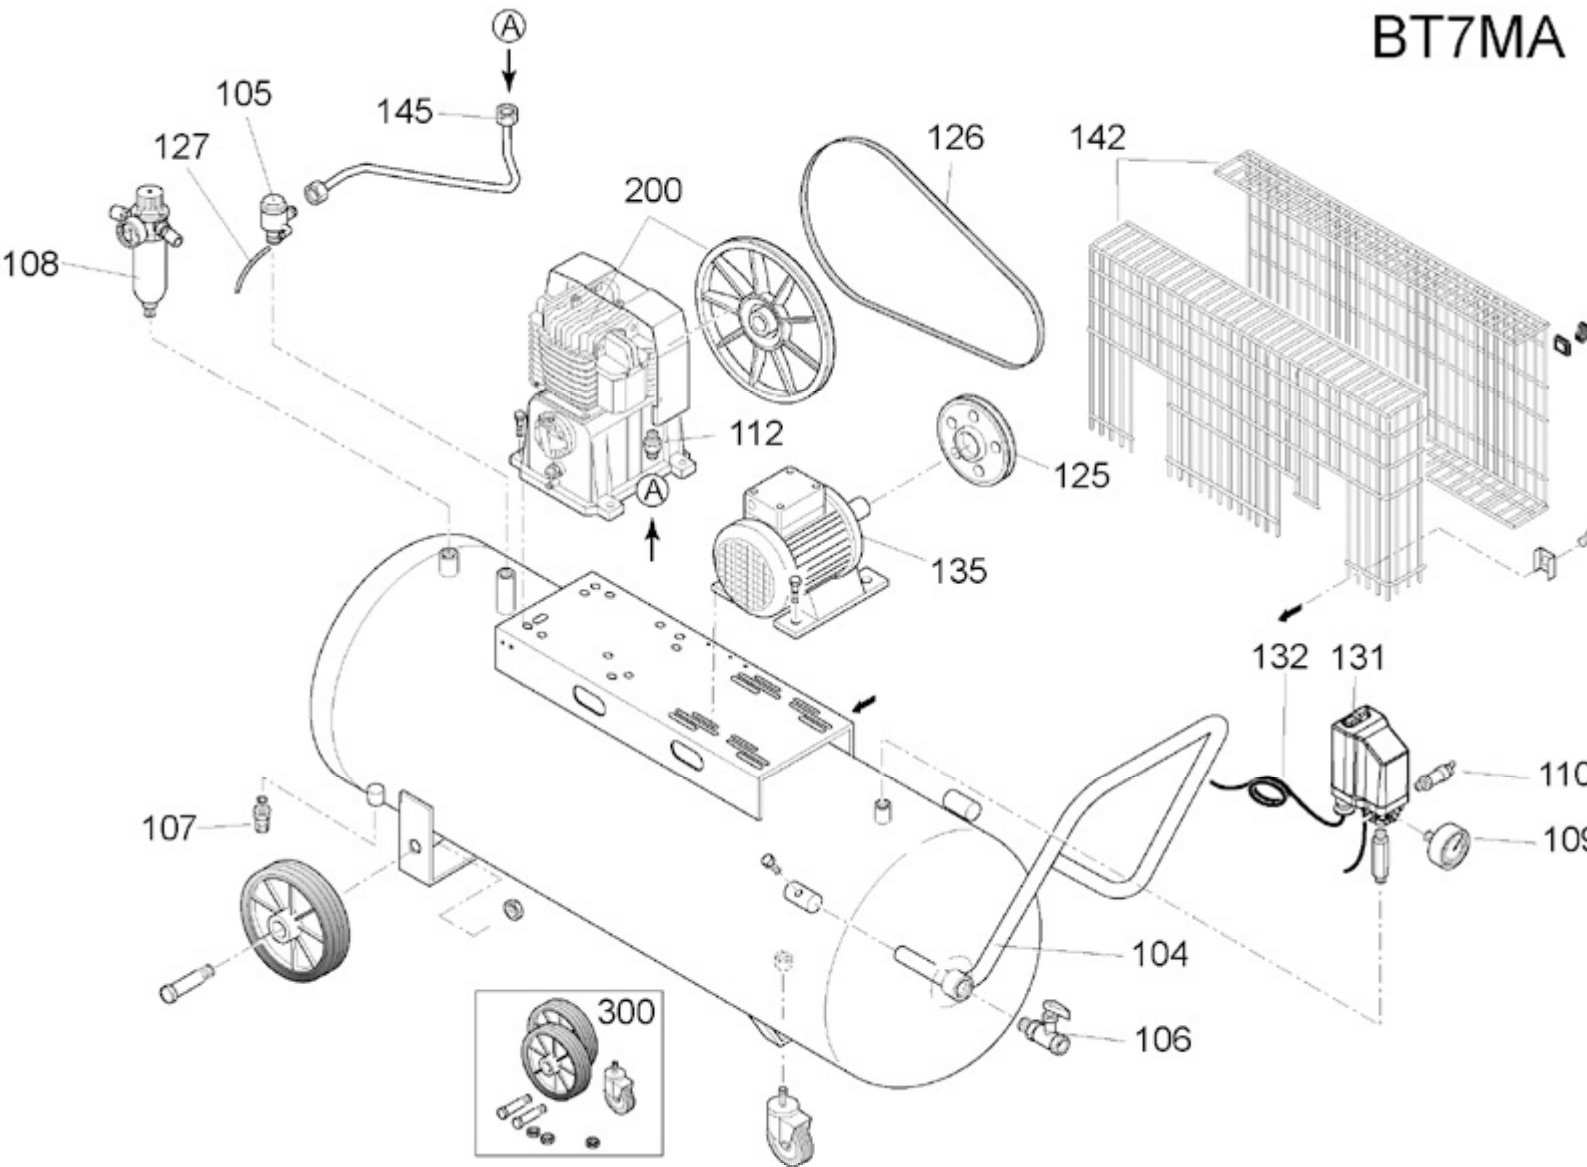

BT7MA

Pos	Component	MU	Multiplier
104	9083711 GRIP	PZ	1,0
105	4101335 CHECK VALVE	PZ	1,0
106	9047089 LINE COCK	PZ	1,0
107	9047079 CONDENSATE DRAIN COCK	PZ	1,0
108	9051091 PRESSURE REDUCER	PZ	1,0
109	9052805 PRESSURE GAUGE	PZ	1,0
110	9049304 RELIEF VALVE	PZ	1,0
112	9053008 NIPPLE/ELBOW	PZ	1,0
125	9076898 PULLEY	PZ	1,0
126	9075881 POLY V BELT	PZ	1,0
127	9270046 RILSAN PIPE 4/6 BLK IT PA12_LC	MT	1,5
131	9063148 COMPLETE PRESSURE SWITCH	PZ	1,0
132	9065874 POWER CABLE	PZ	1,0
134	9065417 COVER SEAL	PZ	1,0
135	847S01A MOTOR	PZ	1,0
142	834302A BELT GUARD	PZ	1,0
145	4105989 DELIVERY PIPE	PZ	1,0
200	BZ0000M BARE PUMP	PZ	1,0
300	9421256 WHEELS/FEET MOUNTING KIT	PZ	1,0

AT8KT

Pos	Component	MU	Multiplier
1	#113141101 CASING	PZ	1,0
2	#113141013SGL CYLINDER	PZ	1,0
3	#113178002 HEAD	PZ	1,0
4	#113141011 SHAFT	PZ	1,0
5	BZ61300 CASING COVER	PZ	1,0
26	#113141006 FRONT COVER	PZ	1,0
27	#113141007 CASING REAR SUPPORT	PZ	1,0
29	#113178007 FLYWHEEL	PZ	1,0
30	\$30300030 BALL BEARING 6205 K8-K28	PZ	1,0
30	\$30302140 BALL BEARING 6206 C3	PZ	1,0
32	#012031000 OIL LIGHT	PZ	1,0
33	4105680 OIL PLUG	PZ	1,0
34	#010008000 SEAL	PZ	1,0
35	#114001043 SCREW FLYWHEEL	PZ	5,0
36	4105234 WASHER FLYWHEEL	PZ	1,0
110	#047086000 RELIEF VALVE	PZ	1,0
110	9049184 RELIEF VALVE	PZ	1,0
141	#113178004 CANALISATION	PZ	1,0
408	9434N05 MPK FLT.CARTRIDGE TS 5-7HP	PZ	1,0
417	\$36531140 OIL PLUG	PZ	1,0
900	9434A04 MPK VALVE PLATE TS 5-7HP	PZ	1,0
901	9434B05 MPK PISTON-CONROD TS 5HP	PZ	1,0
908	9434E04 MPK AFTERCOOLER TS 4-7HP	PZ	1,0
909	9434F04 MPK GASKET TS 5HP	PZ	1,0
911	9421662 AIR FILTER KIT	PZ	1,0
912	9434C05 MPK PISTON RINGS TS 5HP	PZ	1,0
921	9434D00 MPK INTERCOOLER TS4-7HP	PZ	1,0