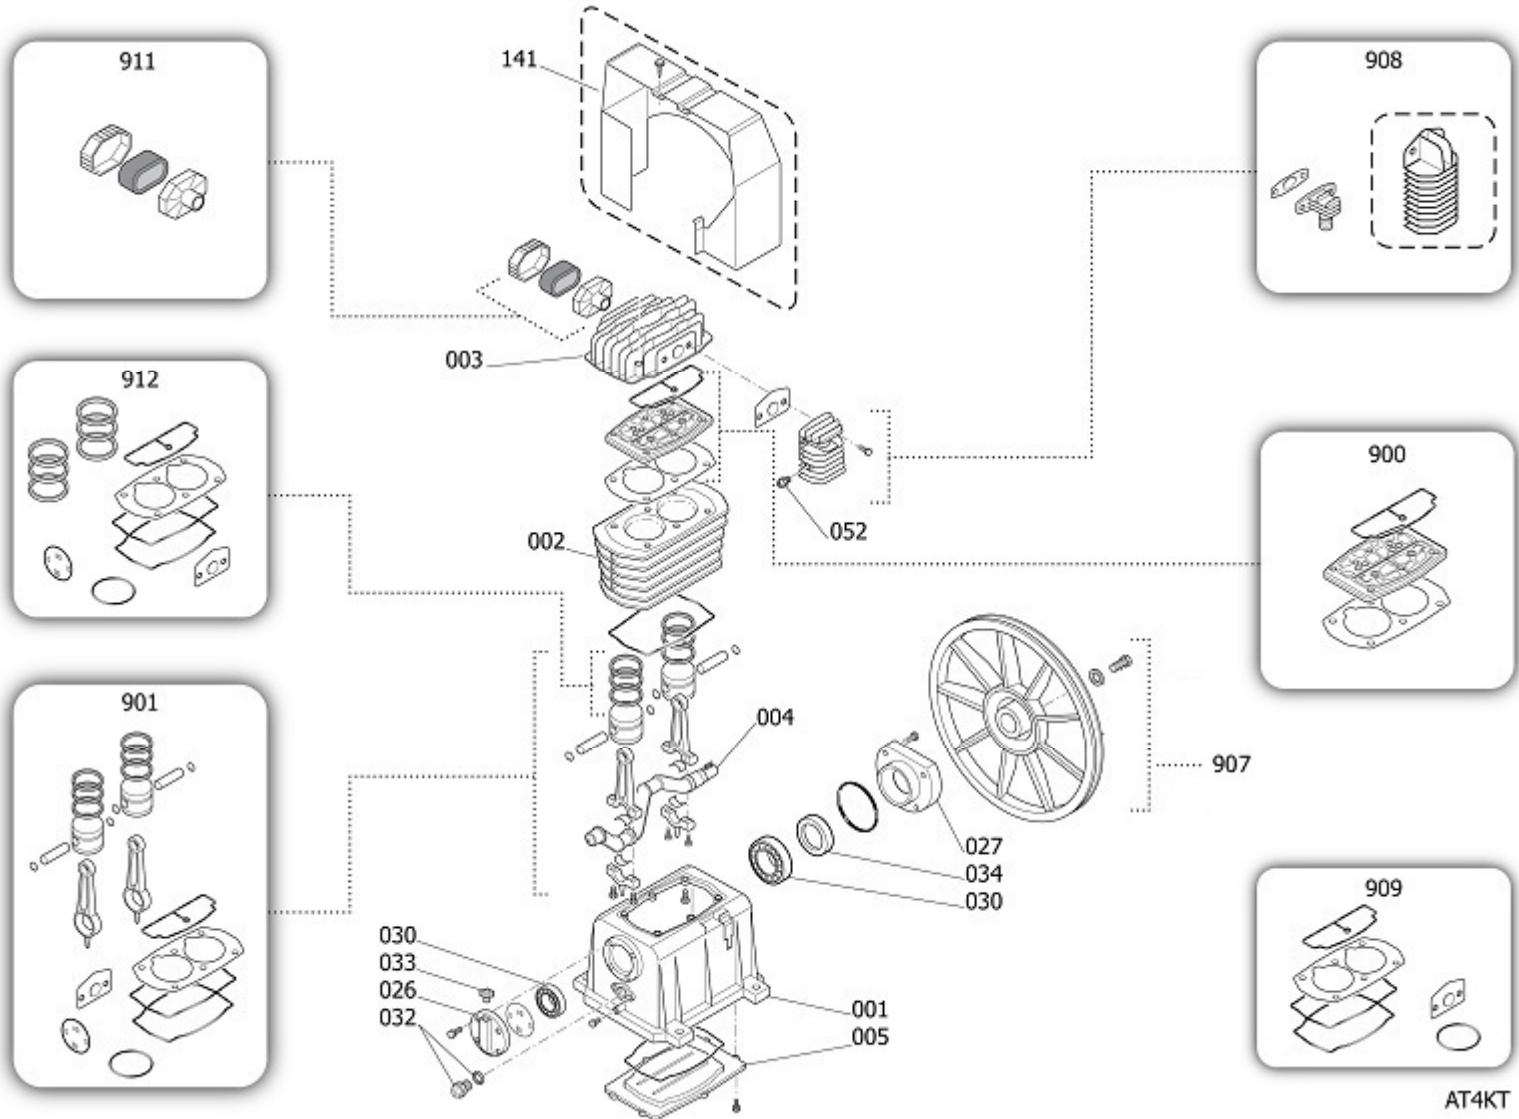

BT4MA

Pos	Component	MU	Multiplier
104	9083711 GRIP	PZ	1,0
105	9048007 CHECK VALVE	PZ	1,0
106	9047020 LINE COCK	PZ	1,0
107	9047079 CONDENSATE DRAIN COCK	PZ	1,0
108	9051091 PRESSURE REDUCER	PZ	1,0
109	9052805 PRESSURE GAUGE	PZ	1,0
110	9049304 RELIEF VALVE	PZ	1,0
112	4100629 NIPPLE/ELBOW	PZ	1,0
125	9076601 PULLEY	PZ	1,0
126	9075016 POLY V BELT	PZ	1,0
127	9270046 RILSAN PIPE 4/6 BLK IT PA12_LC	MT	1,5
131	9063148 COMPLETE PRESSURE SWITCH	PZ	1,0
132	9065874 POWER CABLE	PZ	1,0
134	9065417 COVER SEAL	PZ	1,0
135	847S01A MOTOR	PZ	1,0
142	8343030 BELT GUARD	PZ	1,0
145	9043882 DELIVERY PIPE	PZ	1,0
200	41P0028SGL BARE PUMP	PZ	1,0
300	41K0175 WHEELS/FEET MOUNTING KIT	PZ	1,0

Pos	Component	MU	Multiplier
1	#113164007 CASING	PZ	1,0
2	4105310SGL CYLINDER	PZ	1,0
3	4105480 HEAD	PZ	1,0
4	#113164012 SHAFT	PZ	1,0
5	#013164008 CASING COVER	PZ	1,0
26	#113141006 FRONT COVER	PZ	1,0
27	4105575 CASING REAR SUPPORT	PZ	1,0
30	#033015000 6206.P6.C0.V2.Z2.ROHS	PZ	1,0
30	9170116 6205.C0.P6.V2.Z2.ROHS	PZ	1,0
32	#012031000 OIL LIGHT	PZ	1,0
33	#012047000 OIL PLUG	PZ	1,0
34	#010008000 SEAL	PZ	1,0
52	4101047 EXHAUST VALVE	PZ	1,0
141	4105557 CANALISATION	PZ	1,0
900	9434A02 MPK VALVE PLATE MK113	PZ	1,0
901	9434B03 MPK PISTON-CONROD MK113	PZ	1,0
907	9434Y12 FLYWHEEL KIT	PZ	1,0
908	9434E03 MPK AFTERCOOLER MK113	PZ	1,0
909	9434F02 MPK GASKET MK113	PZ	1,0
911	4105290 AIR FILTER KIT	PZ	1,0
912	9434C03 MPK PISTON RINGS MK113	PZ	1,0